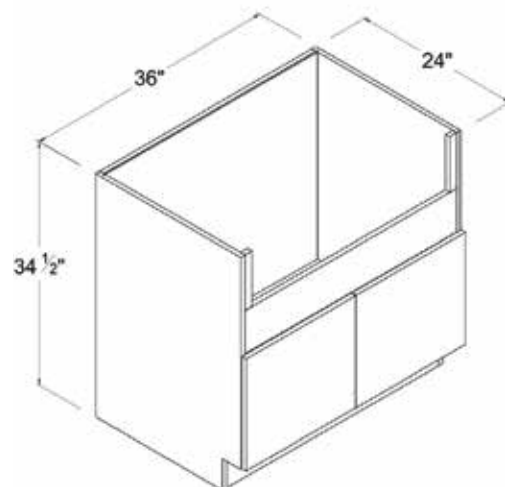

Farmhouse Sink Base

Item Code		W	H	D
FSB36	Cabinet	36	34 1/2	24
	Door	17 7/8	16 3/16	3/4
Opening Dimensions: 32 2/8 x 7 7/8				

Base Cabinet Single Door

Item Code		W	H	D
B12	Cabinet	12	34 1/2	24
	Door	11 7/8	23 9/16	3/4
	Drawer	11 7/8	6	3/4
B15	Cabinet	15	34 1/2	24
	Door	14 7/8	23 9/16	3/4
	Drawer	14 7/8	6	3/4
B18	Cabinet	18	34 1/2	24
	Door	17 7/8	23 9/16	3/4
	Drawer	17 7/8	6	3/4
B21	Cabinet	21	34 1/2	24
	Door	20 7/8	23 9/16	3/4
	Drawer	20 7/8	6	3/4