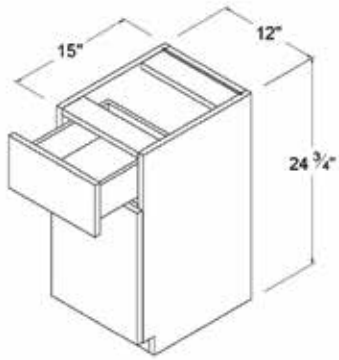

Mini Base

Item Code

Mini Base

Sample Door

Item Code

SD