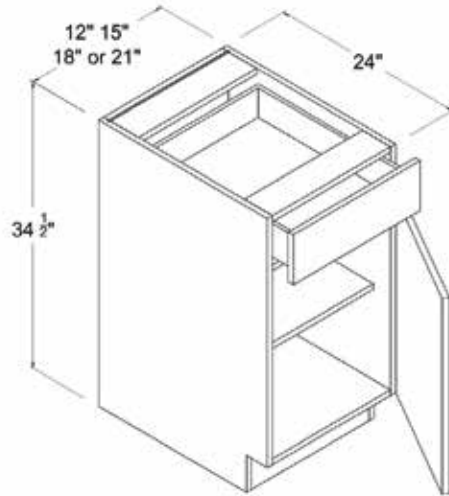

Farmhouse Sink Base

Item Code		W	H	D
FSB36	Cabinet	36	34 1/2	24
	Door	17 7/8	16 3/16	3/4
Opening Dimensions: 32 2/8 x 7 7/8				

Base Cabinet Single Door

Item Code		W	H	D
B12	Cabinet	12	34 1/2	24
	Door	11 7/8	23 9/16	3/4
	Drawer	11 7/8	6	3/4
B15	Cabinet	15	34 1/2	24
	Door	14 7/8	23 9/16	3/4
	Drawer	14 7/8	6	3/4
B18	Cabinet	18	34 1/2	24
	Door	17 7/8	23 9/16	3/4
	Drawer	17 7/8	6	3/4
B21	Cabinet	21	34 1/2	24
	Door	20 7/8	23 9/16	3/4
	Drawer	20 7/8	6	3/4