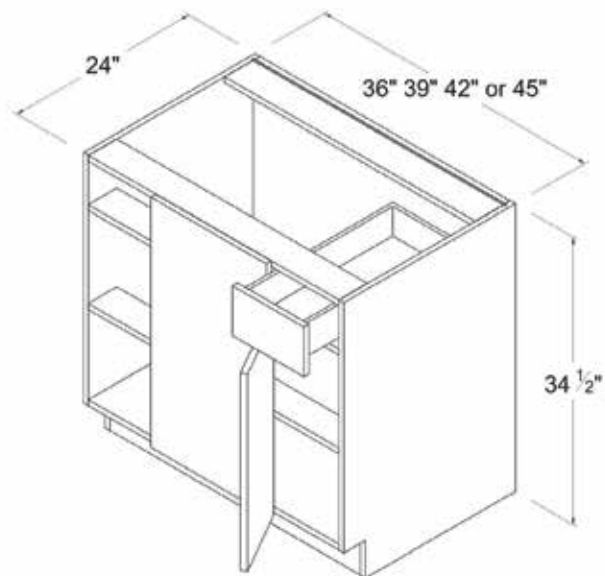

Blind Base Cabinet

Item Code		W	H	D	
BBC36	Cabinet	36	34 1/2	24	
	Front Panel	16	30	3/4	
	Door	9 7/8	23 9/16	3/4	
	Drawer	9 7/8	6	3/4	
	Install range: 36 - 39				
BBC39	Cabinet	39	34 1/2	24	
	Front Panel	13	30	3/4	
	Door	12 7/8	23 9/16	3/4	
	Drawer	12 7/8	6	3/4	
	Install range: 39 - 42				
BBC42	Cabinet	42	34 1/3	24	
	Front Panel	10	30	3/4	
	Door	15 7/8	23 9/16	3/4	
	Drawer	15 7/8	6	3/4	
	Install range: 42 - 45				
BBC45	Cabinet	45	34 1/3	24	
	Front Panel	7	30	3/4	
	Door	18 7/8	23 9/16	3/4	
	Drawer	18 7/8	6	3/4	
	Install range: 45 - 48