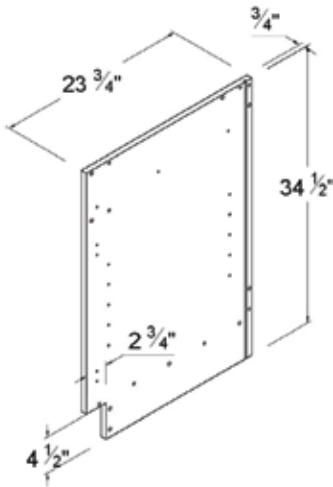

Finished Side Base Panel

Item Code

BSPR
BSPL

Finished Side Vanity Panel