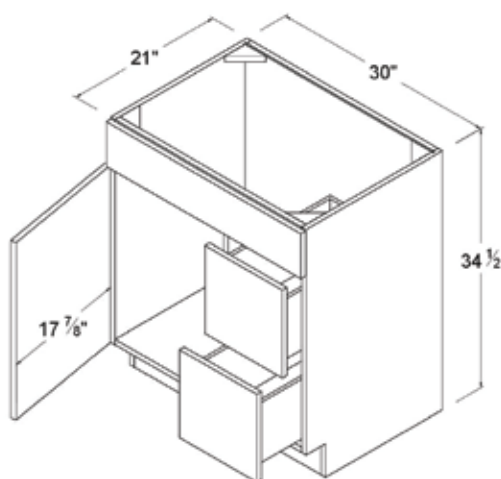

Vanity Combo

Item Code		W	H	D
V30TDL	Cabinet	30	34 1/2	21
	Door	17 7/8	23 9/16	3/4
	False Drawer	29 7/8	6	3/4
	Bottom Drawer	11 7/8	11 3/4	3/4
V30TDR	Cabinet	30	34 1/2	21
	Door	17 7/8	23 9/16	3/4
	False Drawer	29 7/8	6	3/4
	Bottom Drawer	11 7/8	11 3/4	3/4

Vanity Combo

Item Code		W	H	D
V36TDL	Cabinet	36	34 1/2	21
	Door	11 7/8	23 9/16	3/4
	False Drawer	35 7/8	6	3/4
	Bottom Drawer	11 7/8	11 3/4	3/4
V36TDR	Cabinet	36	34 1/2	21
	Door	11 7/8	23 9/16	3/4
	False Drawer	35 7/8	6	3/4
	Bottom Drawer	11 7/8	11 3/4	3/4