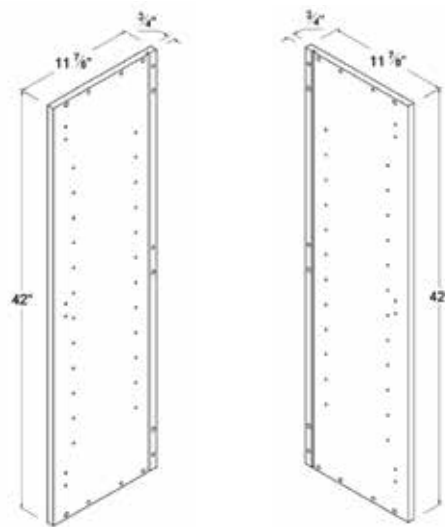

Finished Side Wall Panel 42"H

Item Code

WSP42R

WSP42L