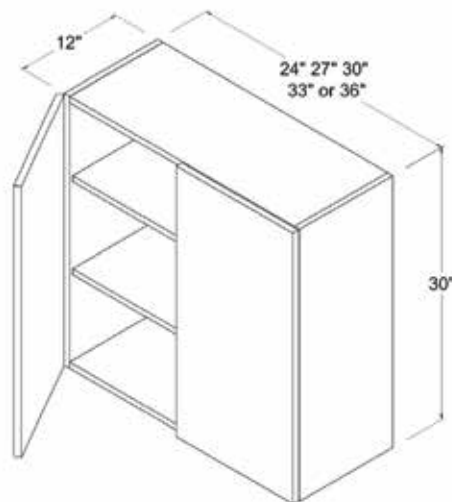

Wall Cabinet Double Doors

30"H

Item Code		W	H	D
W2436	Cabinet	24	30	12
	Door	11 7/8	29 7/8	3/4
W2736	Cabinet	27	30	12
	Door	13 3/8	29 7/8	3/4
W3036	Cabinet	30	30	12
	Door	14 7/8	29 7/8	3/4
W3336	Cabinet	33	30	12
	Door	16 3/8	29 7/8	3/4
W3636	Cabinet	36	30	12
	Door	17 7/8	29 7/8	3/4