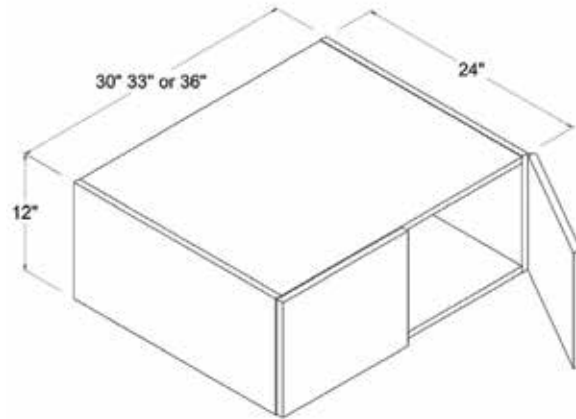

Refrigerator Wall Cabinet

12"H

Item Code		W	H	D
W301224	Cabinet	30	12	24
	Door	14 7/8	11 7/8	3/4
W331224	Cabinet	33	12	24
	Door	16 3/8	11 7/8	3/4
W361224	Cabinet	36	12	24
	Door	17 7/8	11 7/8	3/4