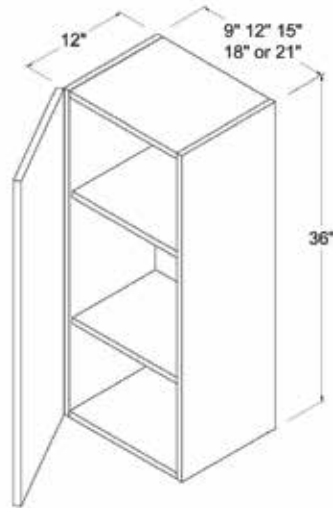

36"H

Wall Cabinet Single Door

Item Code		W	H	D
W0936	Cabinet	9	36	12
	Door	8 7/8	35 7/8	3/4
W1236	Cabinet	12	36	12
	Door	11 7/8	35 7/8	3/4
W1536	Cabinet	15	36	12
	Door	14 7/8	35 7/8	3/4
W1836	Cabinet	18	36	12
	Door	17 7/8	35 7/8	3/4
W2136	Cabinet	21	36	12
	Door	20 7/8	35 7/8	3/4

36"H

Wall Cabinet Double Doors

Item Code		W	H	D
W2436	Cabinet	24	36	12
	Door	11 7/8	35 7/8	3/4
W2736	Cabinet	27	36	12
	Door	13 3/8	35 7/8	3/4
W3036	Cabinet	30	36	12
	Door	14 7/8	35 7/8	3/4
W3336	Cabinet	33	36	12
	Door	16 3/8	35 7/8	3/4
W3636	Cabinet	36	36	12
	Door	17 7/8	35 7/8	3/4

42"H

Wall Cabinet Single Door

Item Code		W	H	D
W0942	Cabinet	9	42	12
	Door	8 7/8	41 7/8	3/4
W1242	Cabinet	12	42	12
	Door	11 3/8	41 7/8	3/4
W1542	Cabinet	15	42	12
	Door	14 7/8	41 7/8	3/4
W1842	Cabinet	18	42	12
	Door	17 /8	41 7/8	3/4
W2142	Cabinet	21	42	12
	Door	20 7/8	41 7/8	3/4