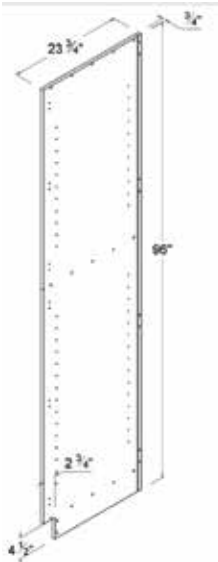

Item Code

USPR96
USPL96