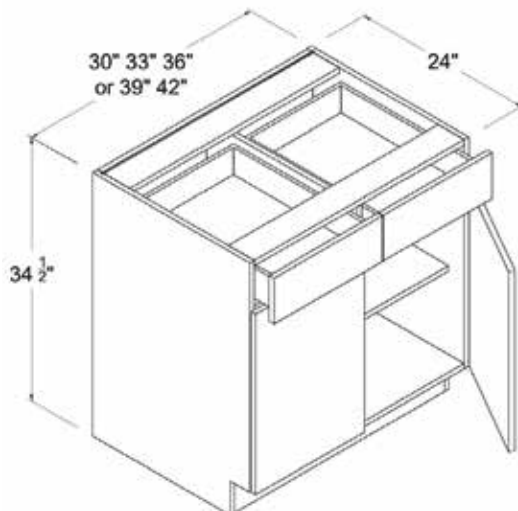

Base Cabinet Double Doors

Item Code		W	H	D
B30	Cabinet	30	34 1/2	24
	Door	14 7/8	23 9/16	3/4
	Drawer	14 7/8	6	3/4
B33	Cabinet	33	34 1/2	24
	Door	16 3/8	23 9/16	3/4
	Drawer	16 3/8	6	3/4
B36	Cabinet	36	34 1/2	24
	Door	17 7/8	23 9/16	3/4
	Drawer	17 7/8	6	3/4
B39	Cabinet	39	34 1/2	24
	Door	19 3/8	23 9/16	3/4
	Drawer	19 3/8	6	3/4
B42	Cabinet	42	34 1/2	24
	Door	20 7/8	23 9/16	3/4
	Drawer	20 7/8	6	3/4