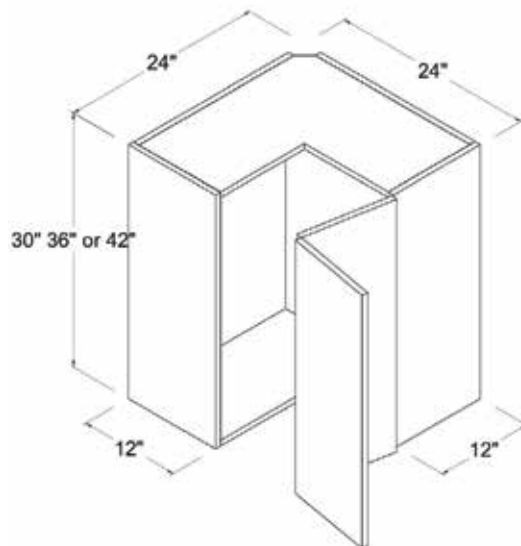

Wall Easy Reach Corner Cabinet

24"W

Item Code		W	H	D
WER2430	Cabinet	24	30	12
	Door	11 1/4	29 7/8	3/4
WER2436	Cabinet	24	36	12
	Door	11 1/4	35 7/8	3/4
WER2442	Cabinet	24	42	12
	Door	11 1/4	41 7/8	3/4