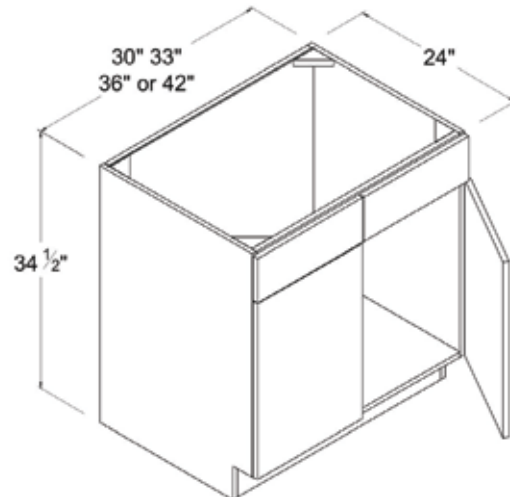

Sink Base

Item Code		W	H	D
SB30	Cabinet	30	34 1/2	24
	Door	14 7/8	23 9/16	3/4
	Drawer	14 7/8	6	3/4
SB33	Cabinet	33	34 1/2	24
	Door	16 3/8	23 9/16	3/4
	Drawer	16 3/8	6	3/4
SB36	Cabinet	36	34 1/2	24
	Door	17 7/8	23 9/16	3/4
	Drawer	17 7/8	6	3/4
SB42	Cabinet	42	34 1/2	24
	Door	20 7/8	23 9/16	3/4
	Drawer	20 7/8	6	3/4