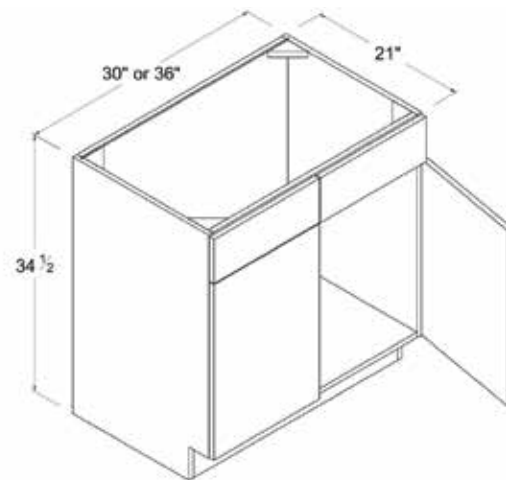

Vanity Sink Base

Item Code		W	H	D
VS30	Cabinet	30	34 1/2	21
	Door	14 7/8	23 9/16	3/4
	Drawer	14 7/8	6	3/4
VS36	Cabinet	36	34 1/2	21
	Door	17 7/8	23 9/16	3/4
	Drawer	17 7/8	6	3/4