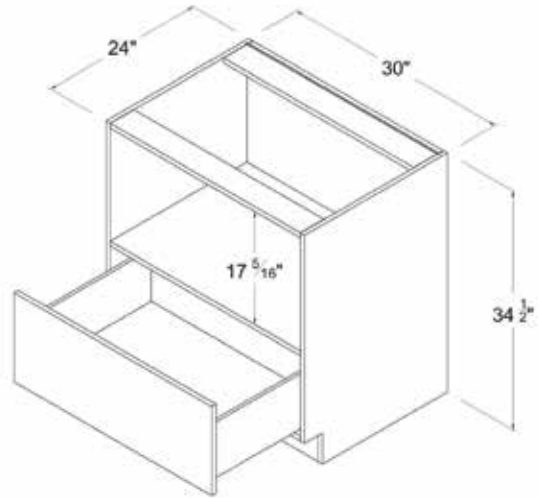

Microwave Base Cabinet

Item Code		W	H	D
	Door	29 7/8	11 5/8	3/4