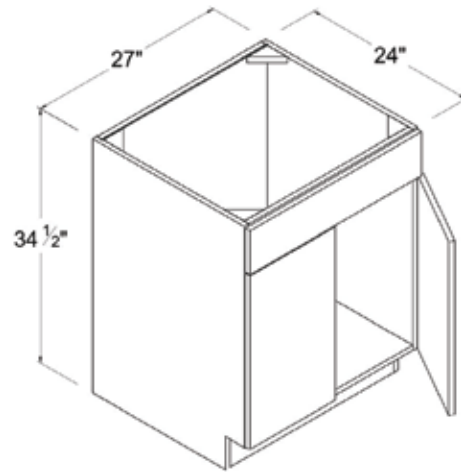

Sink Base

Item Code		W	H	D
SB27	Cabinet	27	34 1/2	24
	Door	13 3/8	23 9/16	3/4
	Drawer	26 7/8	6	3/4