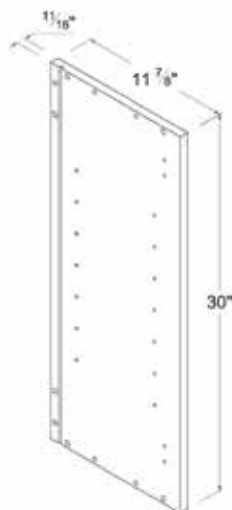

Finished Side Wall Panel 30"H

Item Code

WSP30