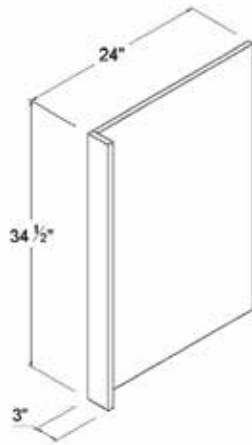

Item Code	L
SHM	96

Outside Corner Molding

Toe Kick

Dishwasher Panel

Item Code

DWR3

Dishwasher Panel

Item Code