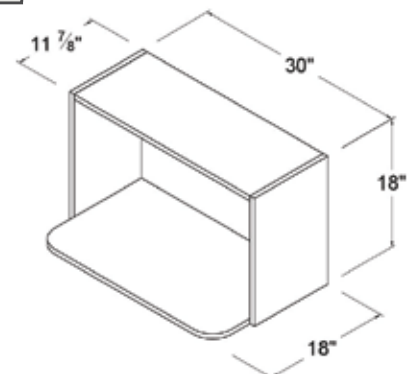

Wall Microwave Open Box

Item Code

MOS3018