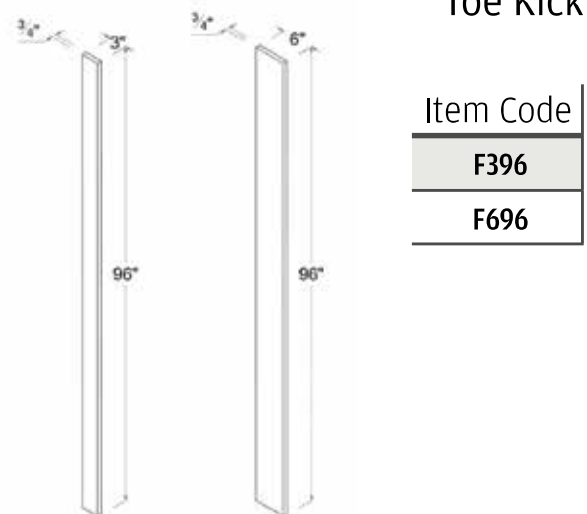

Outside Corner Molding

Item Code	L
OCM8	96

Toe Kick

Item Code	L
TKC	96

Outside Corner Molding

Item Code	L
SM8	96

Toe Kick

Item Code	L
SHM	96

Outside Corner Molding

Toe Kick