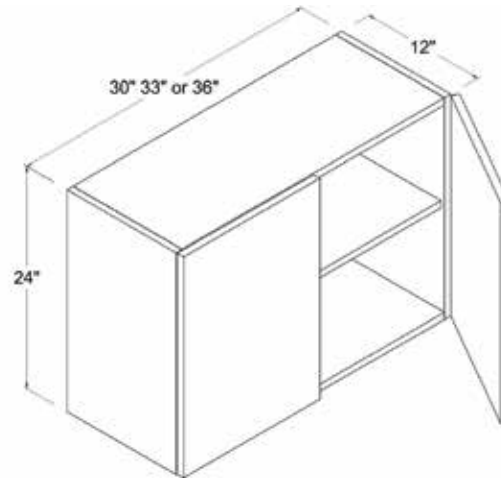

Wall Cabinet Double Doors

24"H

Item Code		W	H	D
W3024	Cabinet	30	24	12
	Door	14 7/8	23 7/8	3/4
W3324	Cabinet	33	24	12
	Door	16 3/8	23 7/8	3/4
W3624	Cabinet	36	24	12
	Door	17 7/8	23 7/8	3/4