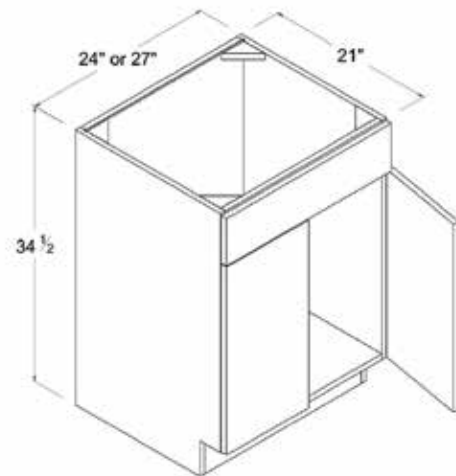

Vanity Sink Base

Item Code		W	H	D
VS24	Cabinet	24	34 1/2	21
	Door	11 7/8	23 9/16	3/4
	Drawer	23 7/8	6	3/4
VS27	Cabinet	27	34 1/2	21
	Door	13 3/8	23 9/16	3/4
	Drawer	26 7/8	6	3/4