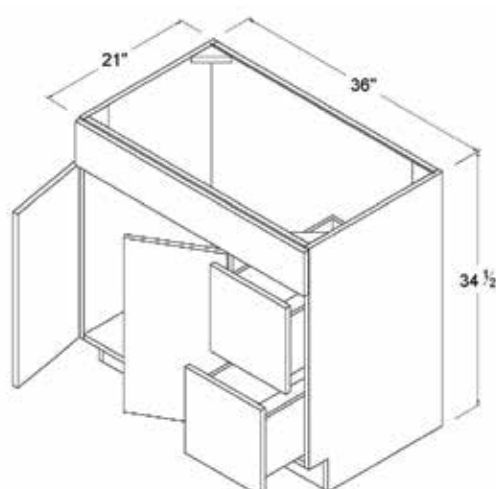

Vanity Combo

Item Code		W	H	D
V30TDL	Cabinet	30	34 1/2	21
	Door	17 7/8	23 9/16	3/4
	False Drawer	29 7/8	6	3/4
	Bottom Drawer	11 7/8	11 3/4	3/4
V30TDR	Cabinet	30	34 1/2	21
	Door	17 7/8	23 9/16	3/4
	False Drawer	29 7/8	6	3/4
	Bottom Drawer	11 7/8	11 3/4	3/4

Vanity Combo

Item Code		W	H	D
V36TDL	Cabinet	36	34 1/2	21
	Door	11 7/8	23 9/16	3/4
	False Drawer	35 7/8	6	3/4
	Bottom Drawer	11 7/8	11 3/4	3/4
V36TDR	Cabinet	36	34 1/2	21
	Door	11 7/8	23 9/16	3/4
	False Drawer	35 7/8	6	3/4
	Bottom Drawer	11 7/8	11 3/4	3/4