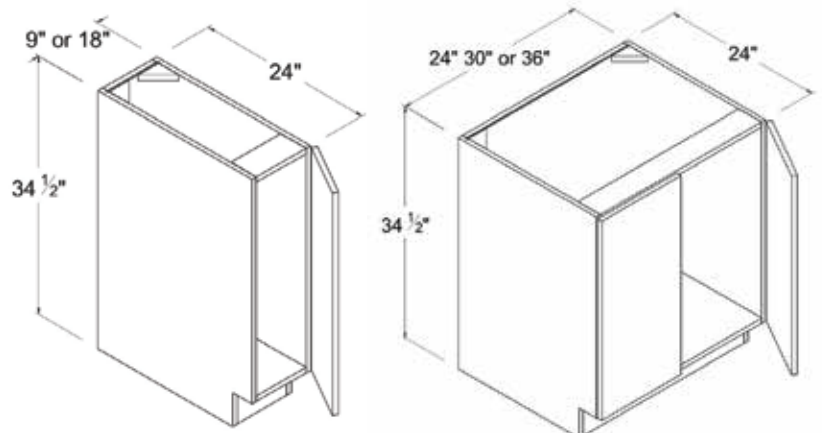

Full Height Door Base Cabinet

Item Code		W	H	D
	Door	8 7/8	29 11/6	3/4
	Door	17 7/8	29 11/6	3/4
	Door	11 7/8	29 11/6	3/4
	Door	14 7/8	29 11/6	3/4
	Door	17 7/8	29 11/6	3/4