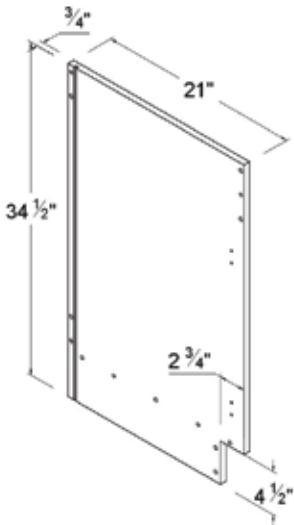

Finished Side Vanity Panel

Item Code

VSPR
VSPL

Finished Side Tall Pantry Panel

Item Code

USPR96
USPL96

Finished Side Wall Panel 42"H

Item Code