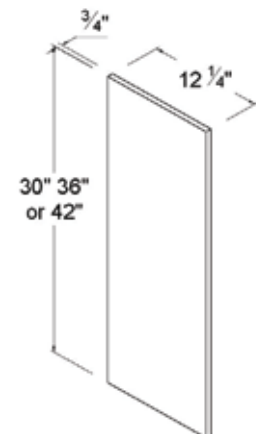

Dishwasher Panel

Item Code

WDEP30

WDEP36

WDEP42