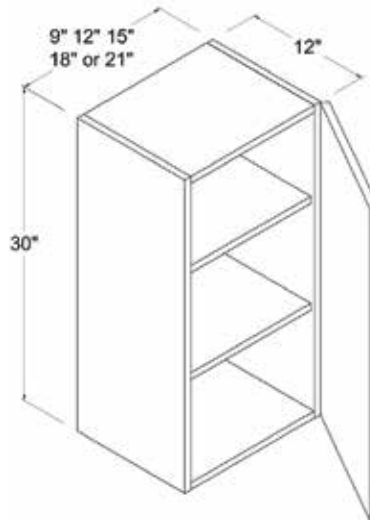

Wall Cabinet Single Door

30"H

Item Code		W	H	D
W0930	Cabinet	9	30	12
	Door	8 7/8	29 7/8	3/4
W1230	Cabinet	12	30	12
	Door	11 3/8	29 7/8	3/4
W1530	Cabinet	15	30	12
	Door	14 7/8	29 7/8	3/4
W1830	Cabinet	18	30	12
	Door	17 7/8	29 7/8	3/4
W2130	Cabinet	21	30	12
	Door	20 7/8	29 7/8	3/4