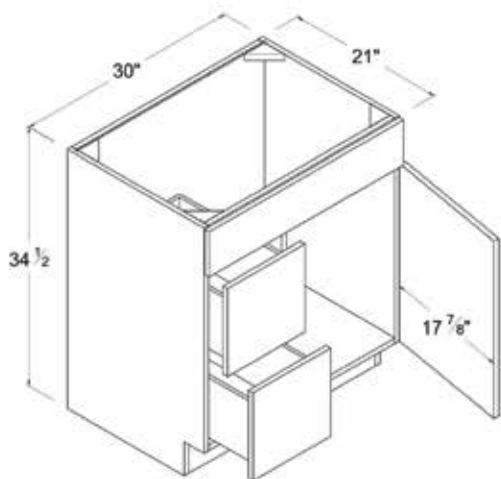

Vanity Combo

Item Code		W	H	D
V30TDL	Cabinet	30	34 1/2	21
	Door	17 7/8	23 9/16	3/4
	False Drawer	29 7/8	6	3/4
	Bottom Drawer	11 7/8	11 3/4	3/4
V30TDR	Cabinet	30	34 1/2	21
	Door	17 7/8	23 9/16	3/4
	False Drawer	29 7/8	6	3/4
	Bottom Drawer	11 7/8	11 3/4	3/4

Vanity Combo

Item Code		W	H	D
V36TDL	Cabinet	36	34 1/2	21
	Door	11 7/8	23 9/16	3/4
	False Drawer	35 7/8	6	3/4
	Bottom Drawer	11 7/8	11 3/4	3/4
V36TDR	Cabinet	36	34 1/2	21
	Door	11 7/8	23 9/16	3/4
	False Drawer	35 7/8	6	3/4
	Bottom Drawer	11 7/8	11 3/4	3/4