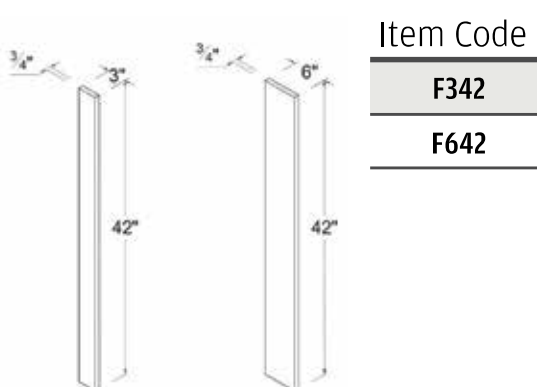

Outside Corner Molding