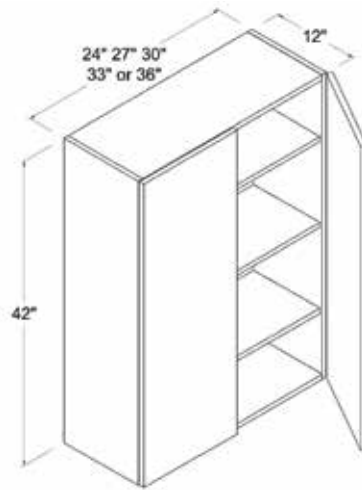

Wall Cabinet Double Doors

42"H

Item Code		W	H	D
W2442	Cabinet	24	42	12
	Door	11 7/8	41 7/8	3/4
W2742	Cabinet	27	42	12
	Door	13 3/8	41 7/8	3/4
W3042	Cabinet	30	42	12
	Door	14 7/8	41 7/8	3/4
W3342	Cabinet	33	42	12
	Door	16 3/8	41 7/8	3/4
W3642	Cabinet	36	42	12
	Door	17 7/8	41 7/8	3/4