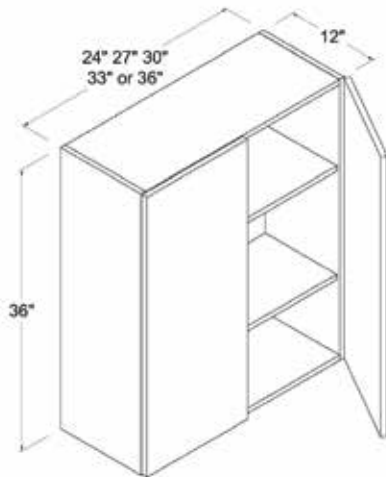

Wall Cabinet Single Door

Item Code		W	H	D
W0936	Cabinet	9	36	12
	Door	8 7/8	35 7/8	3/4
W1236	Cabinet	12	36	12
	Door	11 7/8	35 7/8	3/4
W1536	Cabinet	15	36	12
	Door	14 7/8	35 7/8	3/4
W1836	Cabinet	18	36	12
	Door	17 7/8	35 7/8	3/4
W2136	Cabinet	21	36	12
	Door	20 7/8	35 7/8	3/4

36"H

Wall Cabinet Double Doors

Item Code		W	H	D
W2436	Cabinet	24	36	12
	Door	11 7/8	35 7/8	3/4
W2736	Cabinet	27	36	12
	Door	13 3/8	35 7/8	3/4
W3036	Cabinet	30	36	12
	Door	14 7/8	35 7/8	3/4
W3336	Cabinet	33	36	12
	Door	16 3/8	35 7/8	3/4
W3636	Cabinet	36	36	12
	Door	17 7/8	35 7/8	3/4

42"H