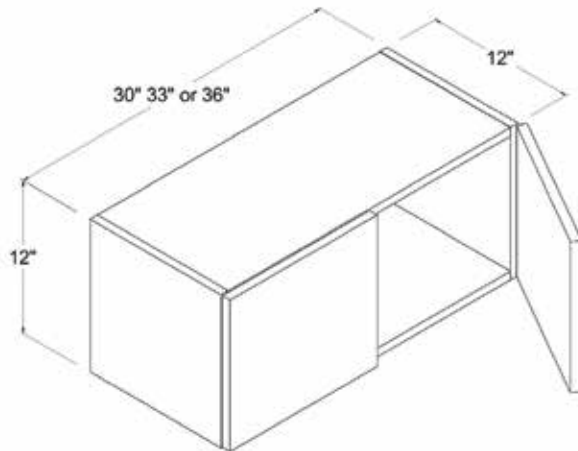

24"H

Item Code		W	H	D
W302424	Cabinet	30	24	24
	Door	14 7/8	23 7/8	3/4
W332424	Cabinet	33	24	24
	Door	16 3/8	23 7/8	3/4
W362424	Cabinet	36	24	24
	Door	17 7/8	23 7/8	3/4

12"H

Wall Cabinet Double Doors

Item Code		W	H	D
W3012	Cabinet	30	12	12
	Door	14 7/8	11 7/8	3/4
W3312	Cabinet	33	12	12
	Door	16 3/8	11 7/8	3/4
W3612	Cabinet	36	12	12
	Door	17 7/8	11 7/8	3/4