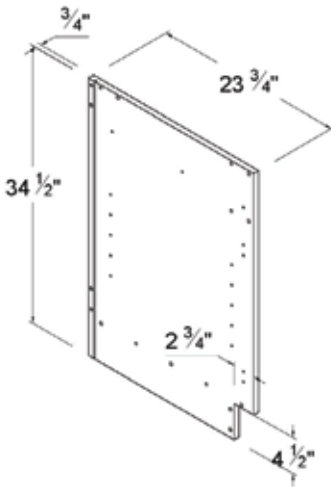

Dishwasher Panel

Item Code

WDEP30

WDEP36

WDEP42

Finished Side Base Panel

Item Code

BSPR
BSPL