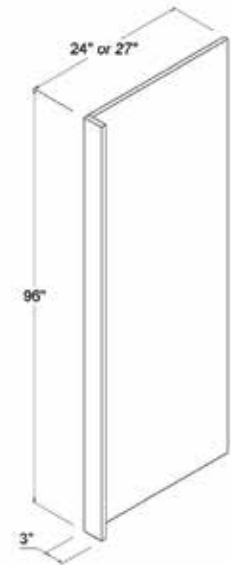

Dishwasher Panel

Item Code

REPV2496

REPV2796