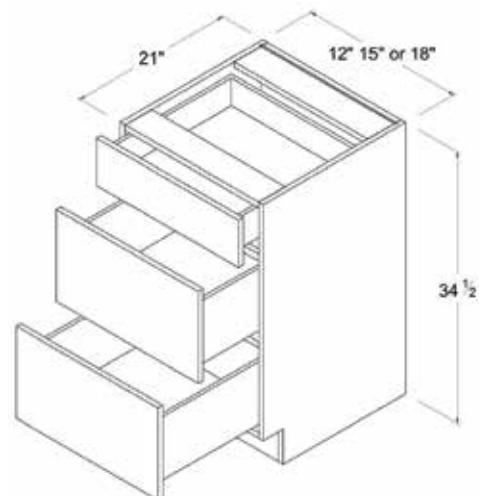

Vanity Drawer Base

Item Code		W	H	D
3VDB12	Cabinet	12	34 1/2	21
	Small Drawer	11 7/8	6	3/4
	Big Drawer	11 7/8	11 3/4	3/4
3VDB15	Cabinet	15	34 1/2	21
	Small Drawer	14 7/8	6	3/4
	Big Drawer	14 7/8	11 3/4	3/4
3VDB18	Cabinet	18	34 1/2	21
	Small Drawer	17 7/8	6	3/4
	Big Drawer	17 7/8	11 3/4	3/4