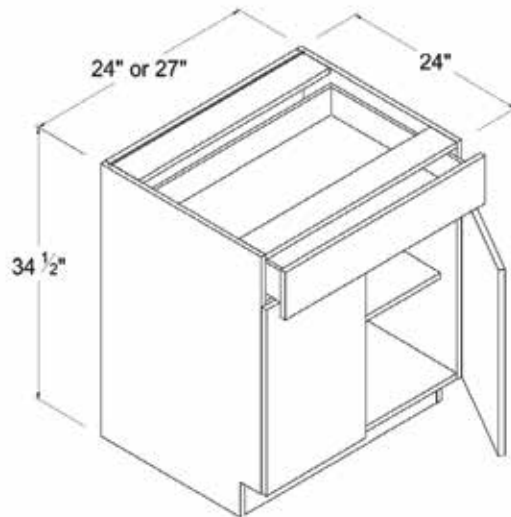

Base Cabinet Double Doors

Item Code		W	H	D
B24	Cabinet	24	34 1/2	24
	Door	11 7/8	23 9/16	3/4
	Drawer	23 7/8	6	3/4
B27	Cabinet	27	34 1/2	24
	Door	13 3/8	23 9/16	3/4
	Drawer	26 7/8	6	3/4