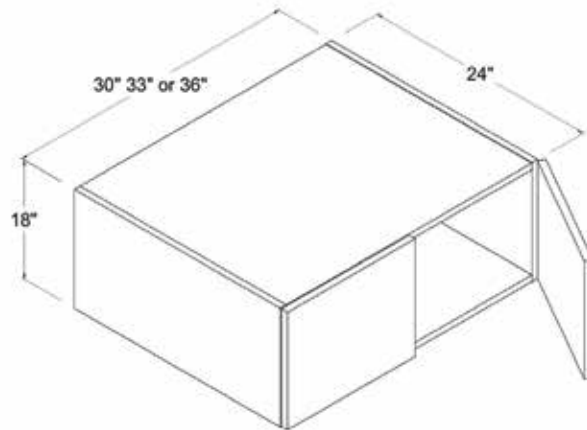

Refrigerator Wall Cabinet

18"H

Item Code		W	H	D
W301824	Cabinet	30	18	24
	Door	14 7/8	17 7/8	3/4
W331824	Cabinet	33	18	24
	Door	16 3/8	17 7/8	3/4
W361824	Cabinet	36	18	24
	Door	17 7/8	17 7/8	3/4