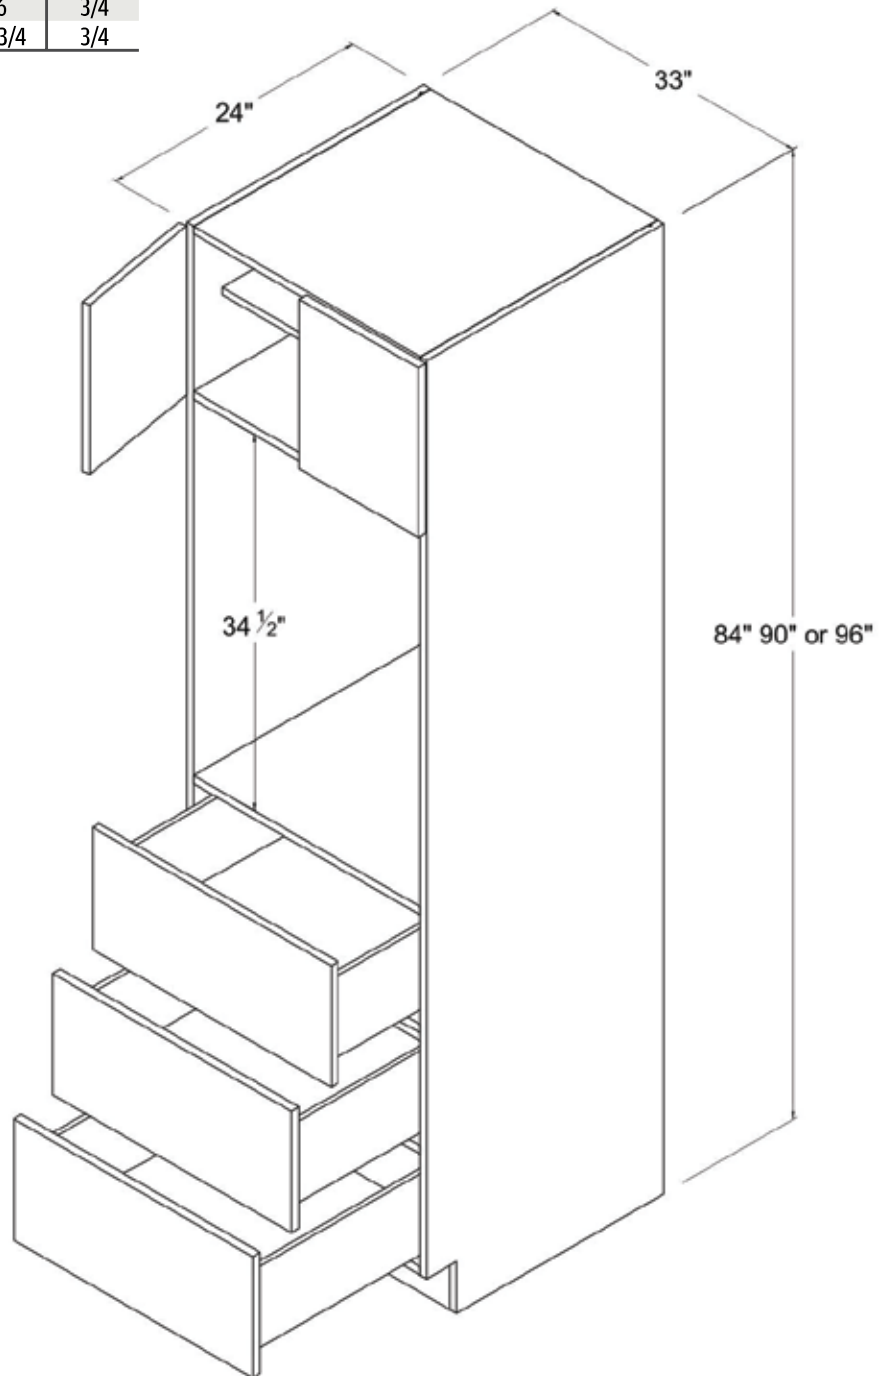

Single Oven Pantry

33"W

Item Code		W	H	D
0338424	Cabinet	33	84	24
	Door	16 3/8	14 7/8	3/4
	Small Drawer	32 7/8	6	3/4
	Big Drawer	32 7/8	11 3/4	3/4
0339024	Cabinet	33	90	24
	Door	16 3/8	20 7/8	3/4
	Small Drawer	32 7/8	6	3/4
	Big Drawer	32 7/8	11 3/4	3/4
0339624	Cabinet	33	96	24
	Door	16 7/8	26 7/8	3/4
	Small Drawer	32 7/8	6	3/4
	Big Drawer	32 7/8	11 3/4	3/4