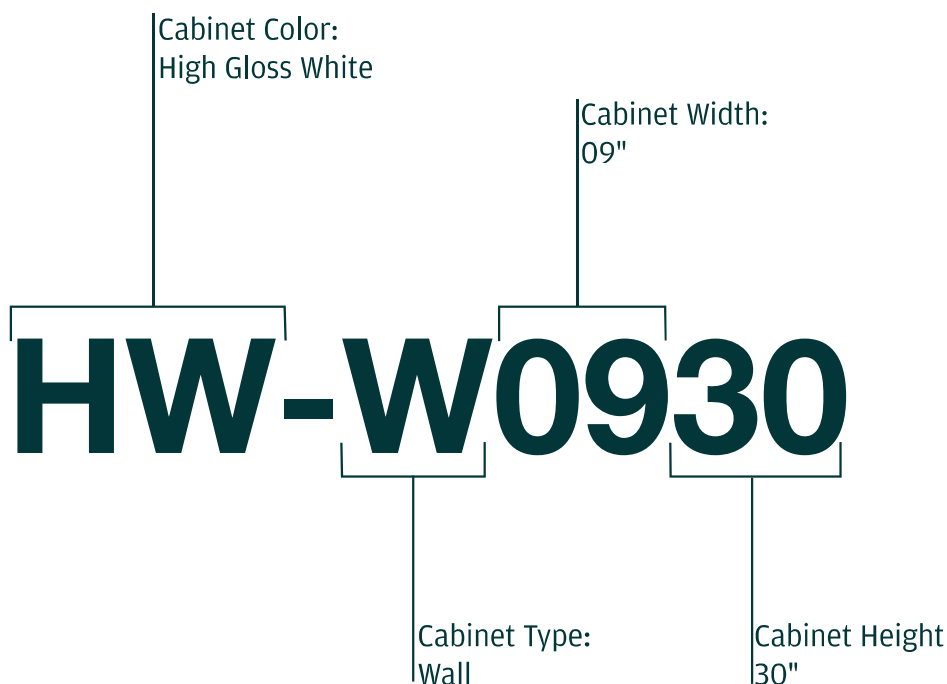

How to Order

To Order:

Specify the 2-letter door style followed by the product number for the cabinet.