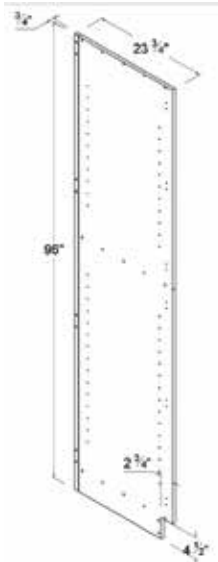

Item Code

USPR96
USPL96