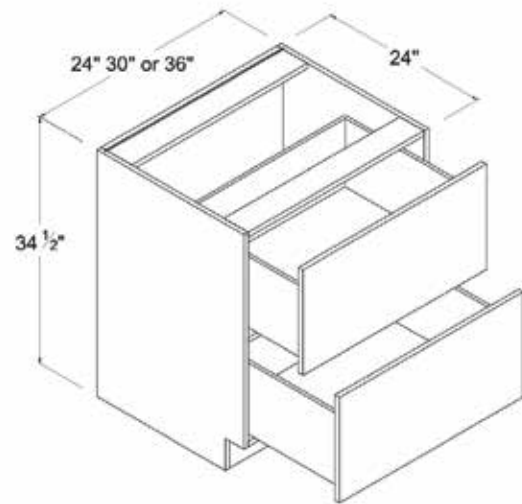

Two Drawer Base

Item Code		W	H	D
2DB24	Cabinet	24	34 1/2	24
	Top Drawer	23 7/8	14 13/16	3/4
	Bottom Drawer	23 7/8	14 13/16	3/4
2DB30	Cabinet	30	34 1/2	24
	Top Drawer	29 7/8	14 13/16	3/4
	Bottom Drawer	29 7/8	14 13/16	3/4
2DB36	Cabinet	36	34 1/2	24
	Top Drawer	35 7/8	14 13/16	3/4
	Bottom Drawer	35 7/8	14 13/16	3/4