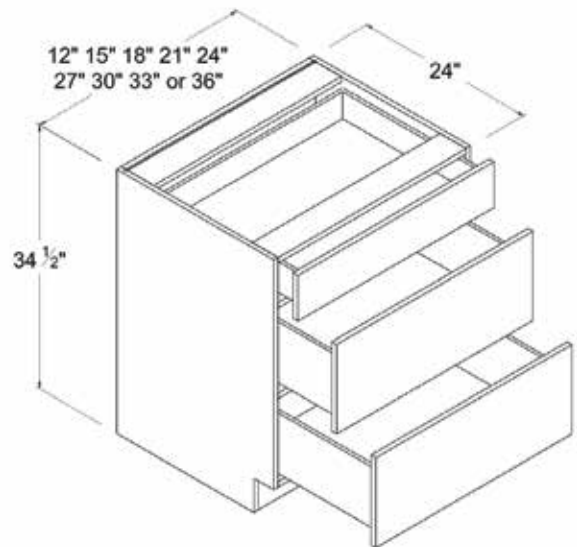

Three Drawer Base Cabinet

Item Code		W	H	D
3DB12	Cabinet	12	34 1/2	24
	Small Drawer	11 7/8	6	3/4
	Big Drawer	11 7/8	11 3/4	3/4
3DB15	Cabinet	15	34 1/2	24
	Small Drawer	14 7/8	6	3/4
	Big Drawer	14 7/8	11 3/4	3/4
3DB18	Cabinet	18	34 1/2	24
	Small Drawer	17 7/8	6	3/4
	Big Drawer	17 7/8	11 3/4	3/4
3DB21	Cabinet	21	34 1/2	24
	Small Drawer	20 7/8	6	3/4
	Big Drawer	20 7/8	11 3/4	3/4
3DB24	Cabinet	24	34 1/2	24
	Small Drawer	23 7/8	6	3/4
	Big Drawer	23 7/8	11 3/4	3/4
3DB27	Cabinet	27	34 1/2	24
	Small Drawer	26 7/8	6	3/4
	Big Drawer	26 7/8	11 3/4	3/4
3DB30	Cabinet	30	34 1/2	24
	Small Drawer	29 7/8	6	3/4
	Big Drawer	29 7/8	11 3/4	3/4
3DB33	Cabinet	33	34 1/2	24
	Small Drawer	32 7/8	6	3/4
	Big Drawer	32 7/8	11 3/4	3/4
3DB36	Cabinet	36	34 1/2	24
	Small Drawer	35 7/8	6	3/4
	Big Drawer	35 7/8	11 3/4	3/4