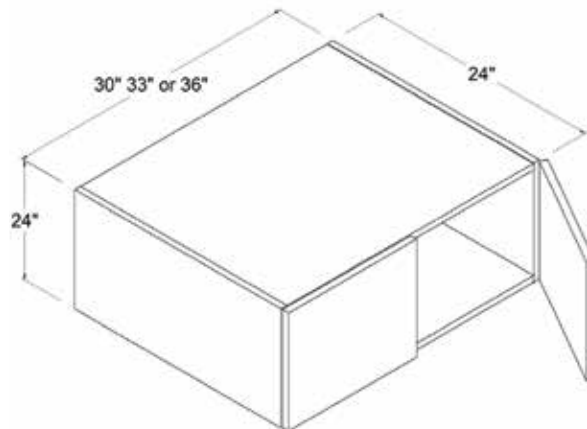

24"H

Item Code		W	H	D
W302424	Cabinet	30	24	24
	Door	14 7/8	23 7/8	3/4
W332424	Cabinet	33	24	24
	Door	16 3/8	23 7/8	3/4
W362424	Cabinet	36	24	24
	Door	17 7/8	23 7/8	3/4

12"H

Wall Cabinet Double Doors

Item Code		W	H	D
W3012	Cabinet	30	12	12
	Door	14 7/8	11 7/8	3/4
W3312	Cabinet	33	12	12
	Door	16 3/8	11 7/8	3/4
W3612	Cabinet	36	12	12
	Door	17 7/8	11 7/8	3/4