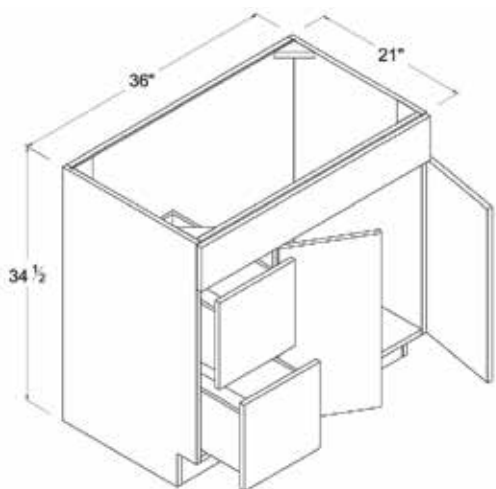

Vanity Combo

Item Code		W	H	D
V30TDL	Cabinet	30	34 1/2	21
	Door	17 7/8	23 9/16	3/4
	False Drawer	29 7/8	6	3/4
	Bottom Drawer	11 7/8	11 3/4	3/4
V30TDR	Cabinet	30	34 1/2	21
	Door	17 7/8	23 9/16	3/4
	False Drawer	29 7/8	6	3/4
	Bottom Drawer	11 7/8	11 3/4	3/4

Vanity Combo

Item Code		W	H	D
V36TDL	Cabinet	36	34 1/2	21
	Door	11 7/8	23 9/16	3/4
	False Drawer	35 7/8	6	3/4
	Bottom Drawer	11 7/8	11 3/4	3/4
V36TDR	Cabinet	36	34 1/2	21
	Door	11 7/8	23 9/16	3/4
	False Drawer	35 7/8	6	3/4
	Bottom Drawer	11 7/8	11 3/4	3/4