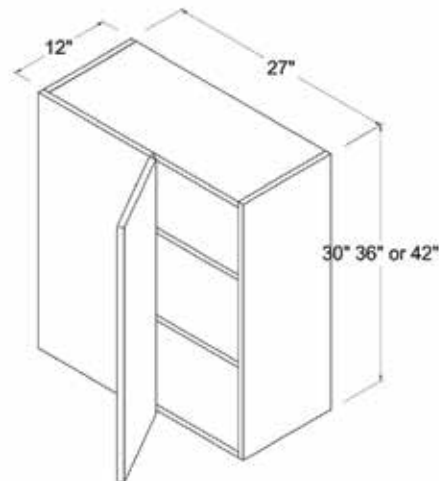

Wall Cabinet Blind Corner Cabinet

27"W

Item Code		W	H	D
WBC2730	Cabinet	27	30	12
	Door	11 7/8	29 7/8	3/4
	Front Panel	15	29 7/8	3/4
WBC2736	Cabinet	27	36	12
	Door	11 7/8	35 7/8	3/4
	Front Panel	15	35 7/8	3/4
WBC2742	Cabinet	27	42	12
	Door	11 7/8	41 7/8	3/4
	Front Panel	15	35 7/8	3/4