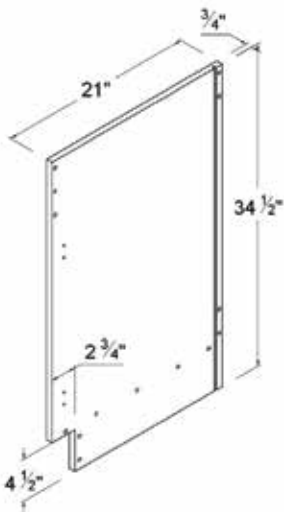

Finished Side Vanity Panel

Item Code

VSPR
VSPL

Finished Side Tall Pantry Panel

Item Code

USPR96
USPL96

Finished Side Wall Panel 42"H

Item Code