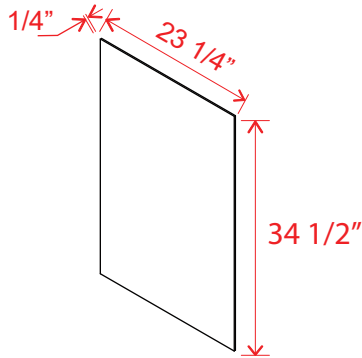

Base Skin Veneer Panel

Item Code	L
BSV	34 1/2

Note: Edges are not finished