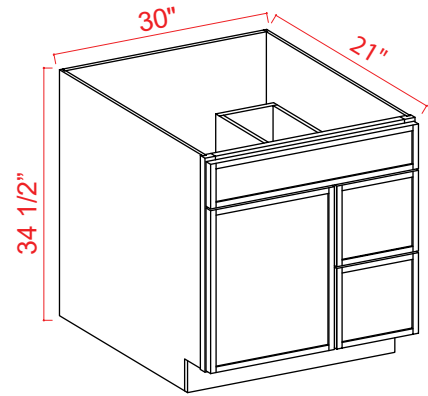

Vanity Combo Cabinet

Item Code		W	H	D
V3021TDL	Cabinet	30	34 1/2	21
	Door	17 3/4	22 3/4	3/4
	Long Drawer	17 3/4	6 1/4	3/4
	Top Drawer	11 3/4	6 1/4	3/4
	Bottom Drawer	11 3/4	11 1/4	3/4
V3021TDR	Cabinet	30	34 1/2	21
	Door	17 3/4	22 3/4	3/4
	Long Drawer	17 3/4	6 1/4	3/4
	Top Drawer	11 3/4	6 1/4	3/4
	Bottom Drawer	11 3/4	11 1/4	3/4

Vanity Drawer Cabinet

Item Code		W	H	D
V3621TDL	Cabinet	36	34 1/2	21
	Door	11 3/4	22 3/4	3/4
	Long Drawer	23 3/4	6 1/4	3/4
	Top Drawer	11 3/4	6 1/4	3/4
	Bottom Drawer	11 3/4	11 1/4	3/4
V3621TDR	Cabinet	36	34 1/2	21
	Door	11 3/4	22 3/4	3/4
	Long Drawer	23 3/4	6 1/4	3/4
	Top Drawer	11 3/4	6 1/4	3/4
	Bottom Drawer	11 3/4	11 1/4	3/4