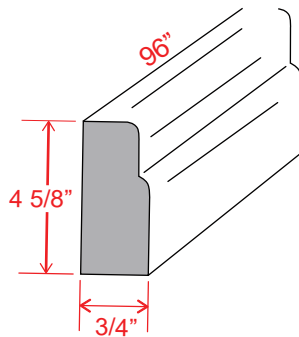

Furniture Base Moulding

Item Code	L
FBM	96