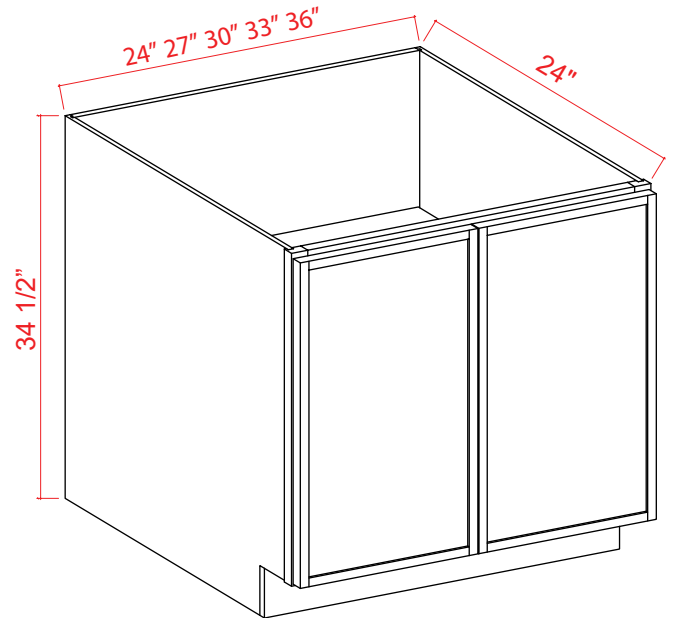

1 Drawer, 1 Adjustable Shelf (24", 27")
2 Drawers, 2 Adjustable Shelves (30", 33", 36", 42")

Base Cabinet Full High Single Door

Item Code		W	H	D
BFH09	Cabinet	9	34 1/2	24
	Door	8 3/4	29 1/4	3/4
BFH12	Cabinet	12	34 1/2	24
	Door	11 3/4	29 1/4	3/4
BFH15	Cabinet	15	34 1/2	24
	Door	14 3/4	29 1/4	3/4
BFH18	Cabinet	18	34 1/2	24
	Door	17 3/4	29 1/4	3/4
BFH21	Cabinet	21	34 1/2	24
	Door	20 3/4	29 1/4	3/4

1 Adjustable Shelf (12", 15", 18", 21")

Base Cabinet Full High 2 Doors

Item Code		W	H	D
BFH24	Cabinet	24	34 1/2	24
	Door	11 3/4	29 1/4	3/4
BFH27	Cabinet	27	34 1/2	24
	Door	13 1/4	29 1/4	3/4
BFH30	Cabinet	30	34 1/2	24
	Door	14 3/4	29 1/4	3/4
BFH33	Cabinet	33	34 1/2	24
	Door	16 1/4	29 1/4	3/4
BFH36	Cabinet	36	34 1/2	24
	Door	17 3/4	29 1/4	3/4