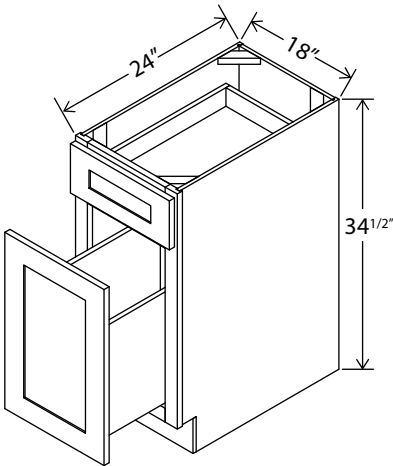

Base Waste Basket Cabinet

Item Code		W	H	D
BWB18	Cabinet	18	34 1/2	24
	Top Drawer	17 1/2	6 1/4	3/4
	Bottom Drawer	17 1/2	22 1/2	3/4