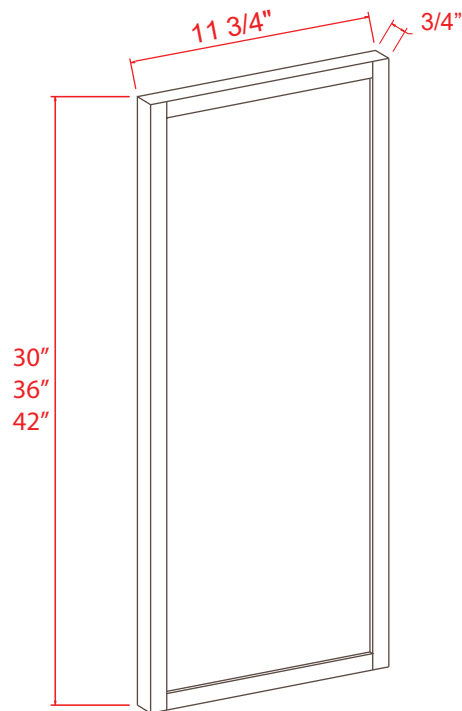

Wall Decorative Door Panel

Item Code	L
WDEP30	29 3/4
WDEP36	35 3/4
WDEP42	41 3/4