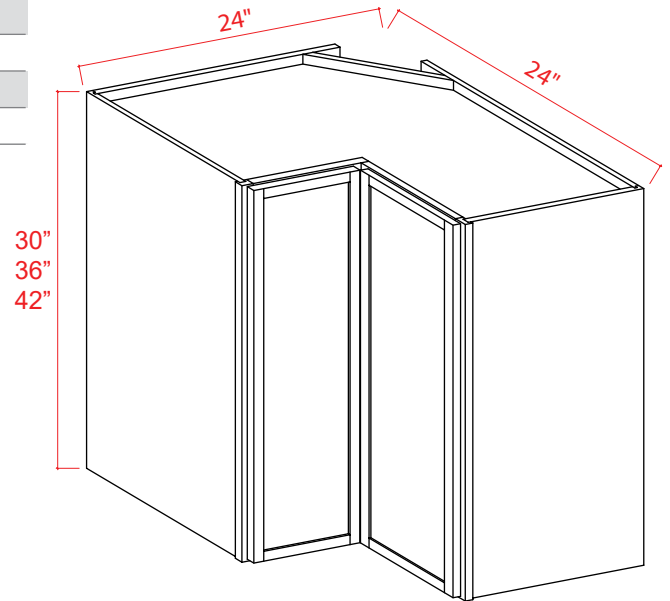

2 adjustable shelves (48" & 54")
3 adjustable shelves (60")

Wall Diagonal Corner Cabinet

Item Code		W	H	D
DCW2430	Cabinet	24	30	24
	Door	15 1/4	29 3/4	3/4
DCW2436	Cabinet	24	36	24
	Door	15 1/4	35 3/4	3/4
DCW2442	Cabinet	24	42	24
	Door	15 1/4	41 3/4	3/4

2 adjustable shelves (30"-36")
3 adjustable shelves (42")

Easy Reach Wall Cabinet

Item Code		W	H	D
WER2430	Cabinet	24	30	24
	Door	10 5/8	29 3/4	3/4
WER2436	Cabinet	24	36	24
	Door	10 5/8	35 3/4	3/4
WER2442	Cabinet	24	42	24
	Door	10 5/8	41 3/4	3/4