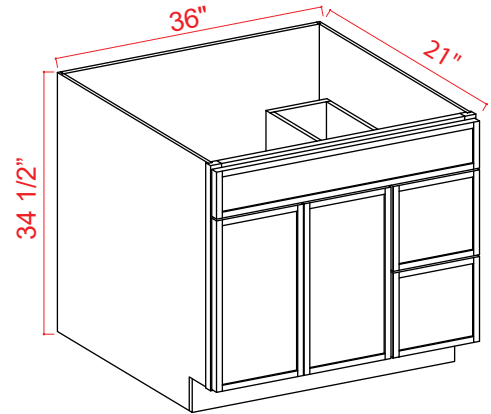

V3021TDL: 30" Combo w Drawers Left
V3021TDR: 30" Combo w Drawers Right