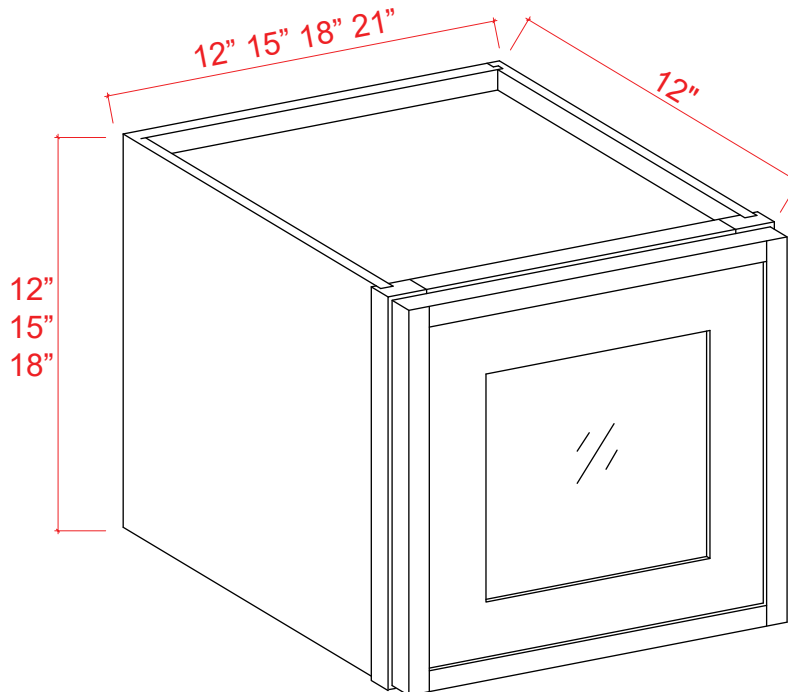

Wall Cabinet Single Glass Door

Item Code		W	H	D
W1212GD	Cabinet	12	12	12
	Door	11 1/2	11 3/4	3/4
W1215GD	Cabinet	12	15	3/4
	Door	11 1/2	14 3/4	12
W1218GD	Cabinet	12	18	3/4
	Door	11 1/2	17 3/4	3/4
W1512GD	Cabinet	15	12	12
	Door	14 1/2	11 3/4	3/4
W1515GD	Cabinet	15	15	3/4
	Door	14 1/2	14 3/4	12
W1518GD	Cabinet	15	18	3/4
	Door	14 1/2	17 3/4	3/4
W1812GD	Cabinet	18	12	12
	Door	17 1/2	11 3/4	3/4
W1815GD	Cabinet	18	15	3/4
	Door	17 1/2	14 3/4	12
W1818GD	Cabinet	18	18	3/4
	Door	17 1/2	17 3/4	3/4
W2112GD	Cabinet	21	12	12
	Door	20 1/2	11 3/4	3/4
W2115GD	Cabinet	21	15	3/4
	Door	20 1/2	14 3/4	12
W2118GD	Cabinet	21	18	3/4
	Door	20 1/2	17 3/4	3/4

*Clear Glass Included
Color Matched Interior*