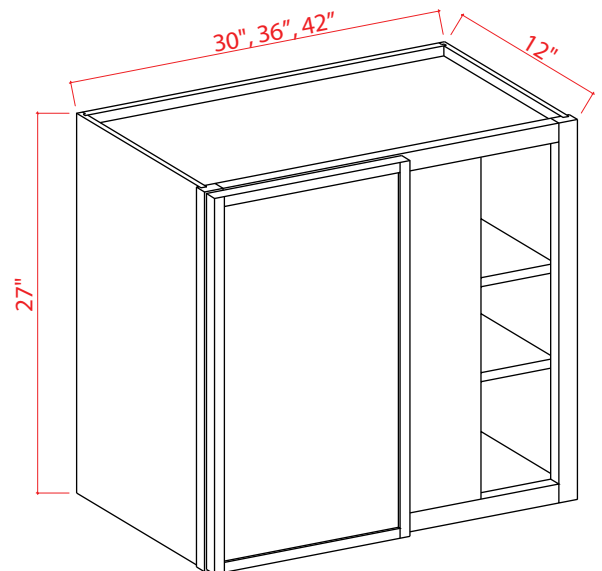

2 adjustable shelves (30" - 36")
3 adjustable shelves (42")
Can be pulled for exact fit