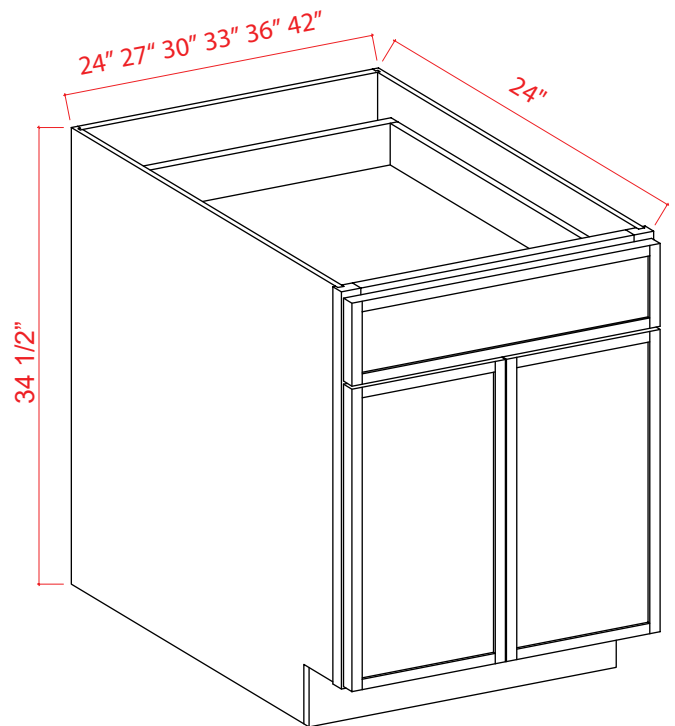

2 adjustable shelves (30" - 36")
3 adjustable shelves (42")
Can be pulled for exact fit

Base Cabinets

Base Cabinet Single Door

Item Code		W	H	D
B12	Cabinet	12	34 1/2	24
	Door	11 3/4	33 3/4	3/4
B15	Cabinet	15	34 1/2	24
	Door	14 3/4	33 3/4	3/4
B18	Cabinet	18	34 1/2	24
	Door	17 3/4	33 3/4	3/4
B21	Cabinet	21	34 1/2	24
	Door	20 3/4	33 3/4	3/4

1 Drawer, 1 Adjustable Shelf (12", 15", 18", 21")

Base Cabinet Double Door

Item Code		W	H	D
B24	Cabinet	24	34 1/2	24
	Door	11 3/4	33 1/2	3/4
B27	Cabinet	27	34 1/2	24
	Door	13 1/4	33 1/2	3/4
B30	Cabinet	30	34 1/2	24
	Door	14 3/4	33 1/2	3/4
B33	Cabinet	33	34 1/2	24
	Door	15 3/4	33 1/2	3/4
B36	Cabinet	36	34 1/2	24
	Door	17 3/4	33 1/2	3/4
B42	Cabinet	42	34 1/2	24
	Door	20 3/4	33 1/2	3/4