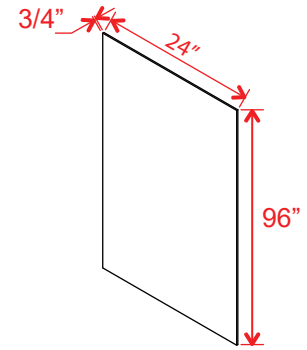

Shelf Board

Item Code	L
S2496	96