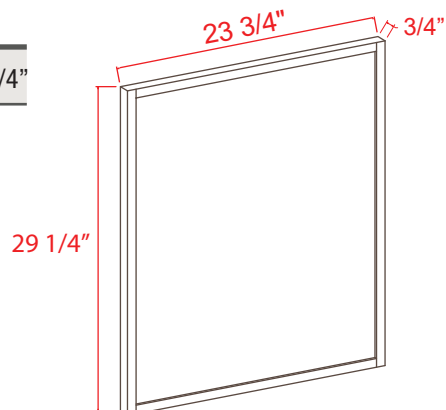

Base Decorative Door Panel

Item Code	L
BDEP	29 1/4"