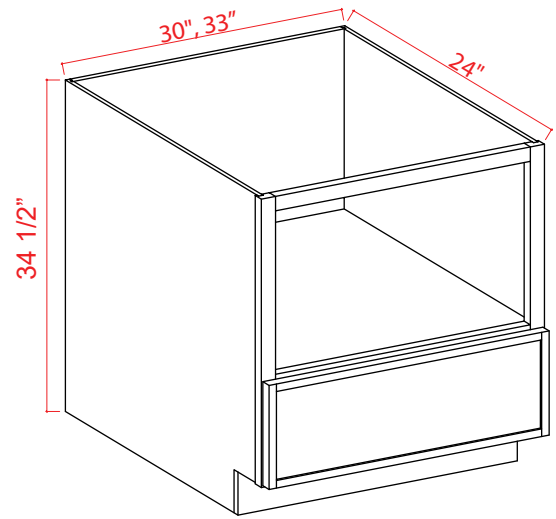

Wood Tray / Chrome Tray

Item Code

Wood Tray

Chrome Tray 33

Chrome Tray 36

Add to ERB for Lazy Susan
 Wood tray does not have a pole included in the middle
 Wood tray *** Can be used in frameless line.
 Fits both 33" and 36" rays are shelf mounted

Microwave Base Cabinet

Item Code		W	H	D
MB30	Cabinet	30	34 1/2	24
	Drawer	29 3/4	10 1/2	3/4
	Opening Dimensions: 27"W x 17"H			
MB33	Cabinet	33	34 1/2	24
	Drawer	32 3/4	10 1/2	3/4
	Opening Dimensions: 30"W x 17"H			