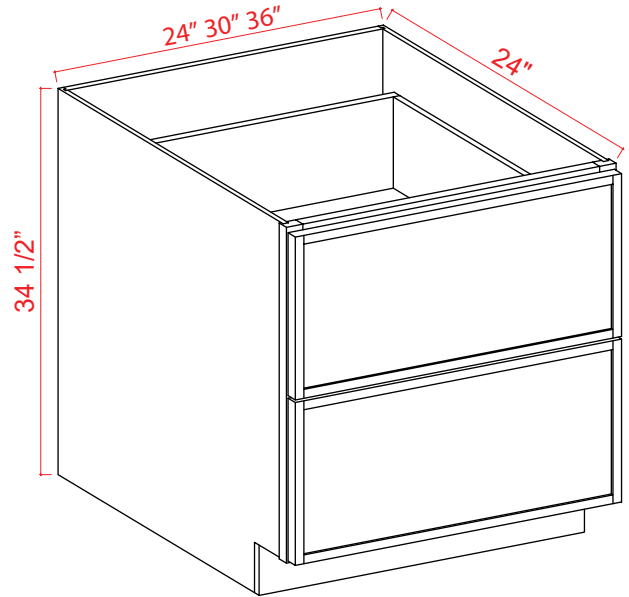

1 Drawer, 1 Adjustable Shelf (24", 27")
2 Drawers, 2 Adjustable Shelves (30", 33", 36", 42")

Base Cabinet Full High Single Door

Item Code		W	H	D
BFH09	Cabinet	9	34 1/2	24
	Door	8 3/4	29 1/4	3/4
BFH12	Cabinet	12	34 1/2	24
	Door	11 3/4	29 1/4	3/4
BFH15	Cabinet	15	34 1/2	24
	Door	14 3/4	29 1/4	3/4
BFH18	Cabinet	18	34 1/2	24
	Door	17 3/4	29 1/4	3/4
BFH21	Cabinet	21	34 1/2	24
	Door	20 3/4	29 1/4	3/4

1 Adjustable Shelf (12", 15", 18", 21")

Base Cabinet Full High 2 Doors

Item Code		W	H	D
BFH24	Cabinet	24	34 1/2	24
	Door	11 3/4	29 1/4	3/4
BFH27	Cabinet	27	34 1/2	24
	Door	13 1/4	29 1/4	3/4
BFH30	Cabinet	30	34 1/2	24
	Door	14 3/4	29 1/4	3/4
BFH33	Cabinet	33	34 1/2	24
	Door	16 1/4	29 1/4	3/4
BFH36	Cabinet	36	34 1/2	24
	Door	17 3/4	29 1/4	3/4

1 Adjustable Shelf

Base Cabinet 2 Drawers

Item Code		W	H	D
2DB24	Cabinet	24	34 1/2	24
	Top Drawer	23 3/4	14 1/2	3/4
	Bottom Drawer	23 3/4	14 1/2	3/4
2DB30	Cabinet	30	34 1/2	24
	Top Drawer	29 1/2	14 1/2	3/4
	Bottom Drawer	29 1/2	14 1/2	3/4
2DB36	Cabinet	36	34 1/2	24
	Top Drawer	35 1/2	14 1/2	3/4
	Bottom Drawer	35 1/2	14 1/2	3/4