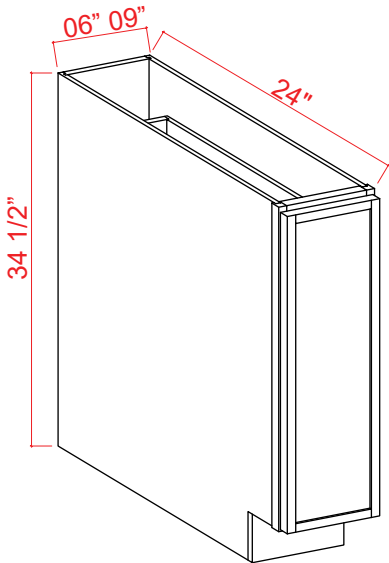

Spice Pull Base Cabinet

Item Code		W	H	D
SPB6	Cabinet	6	34 1/2	24
	Drawer	5 1/2	29	3/4
SPB9	Cabinet	9	34 1/2	24
	Drawer	8 1/2	29	3/4