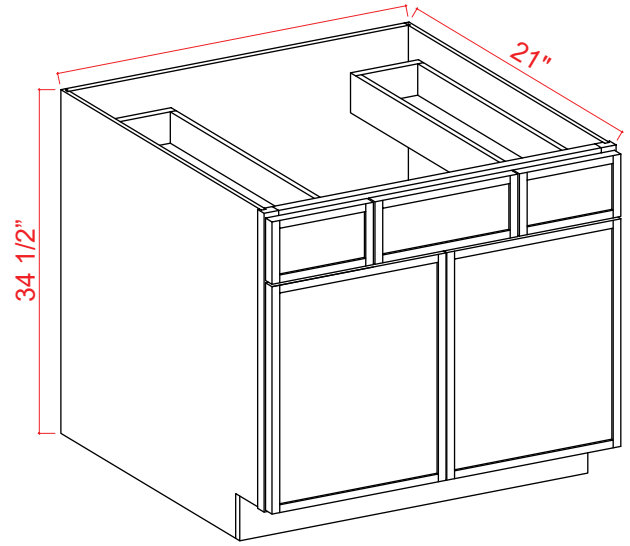

Vanity Sink Drawer Base Cabinet

Item Code		W	H	D
VSD36	Cabinet	36	34 1/2	21
	Doors	17 3/4	22 1/2	3/4
	Outside Drawers	10 1/4	6 1/4	3/4
	Center Drawer	14 1/2	6 1/4	3/4
VSD42	Cabinet	42	34 1/2	21
	Doors	20 3/4	22 1/2	3/4
	Outside Drawers	11 1/2	6 1/4	3/4
	Center Drawer	18	6 1/4	3/4
VSD48	Cabinet	48	34 1/2	21
	Doors	23 3/4	22 1/2	3/4
	Outside Drawers	14 1/2	6 1/4	3/4
	Center Drawer	18	6 1/4	3/4