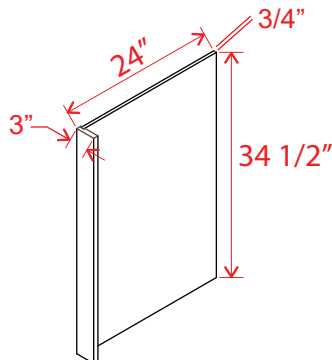

Dishwasher Return Panel

Item Code	L
DWR3	34 1/2

Note: Edges are not finished