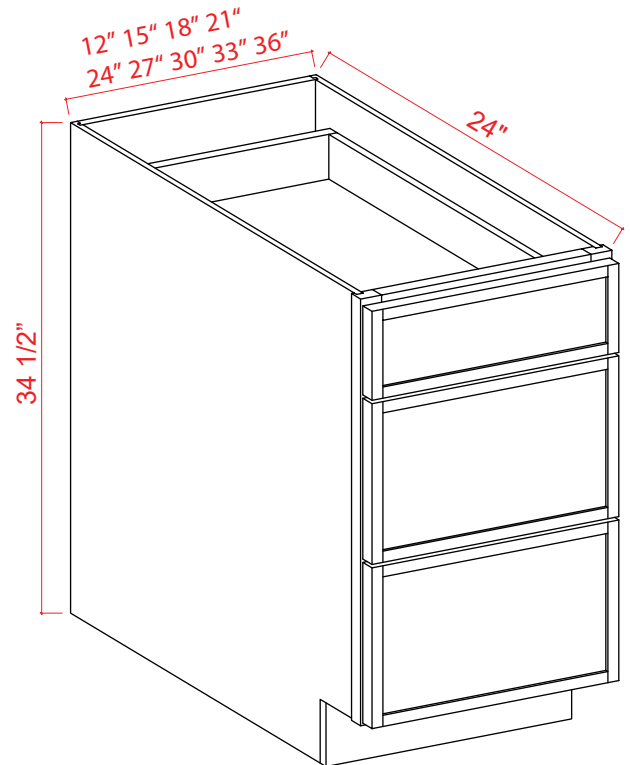

Base Cabinet 3 Drawers

Item Code		W	H	D
3DB12	Cabinet	12	34 1/2	24
	Top Drawer	11 3/4	6 1/4	3/4
	Bottom Drawer	11 3/4	11 1/4	3/4
3DB15	Cabinet	15	34 1/2	24
	Top Drawer	14 3/4	6 1/4	3/4
	Bottom Drawer	14 3/4	11 1/4	3/4
3DB18	Cabinet	18	34 1/2	24
	Top Drawer	17 3/4	6 1/4	3/4
	Bottom Drawer	17 3/4	11 1/4	3/4
3DB21	Cabinet	21	34 1/2	24
	Top Drawer	20 3/4	6 1/4	3/4
	Bottom Drawer	20 3/4	11 1/4	3/4
3DB24	Cabinet	24	34 1/2	24
	Top Drawer	23 3/4	6 1/4	3/4
	Bottom Drawer	23 3/4	11 1/4	3/4
3DB27	Cabinet	27	34 1/2	24
	Top Drawer	26 3/4	6 1/4	3/4
	Bottom Drawer	26 3/4	11 1/4	3/4
3DB30	Cabinet	30	34 1/2	24
	Top Drawer	29 3/4	6 1/4	3/4
	Bottom Drawer	29 3/4	11 1/4	3/4
3DB33	Cabinet	12	34 1/2	24
	Top Drawer	11 3/4	6 1/4	3/4
	Bottom Drawer	11 3/4	11 1/4	3/4
3DB36	Cabinet	36	34 1/2	24
	Top Drawer	35 3/4	6 1/4	3/4
	Bottom Drawer	35 3/4	11 1/4	3/4