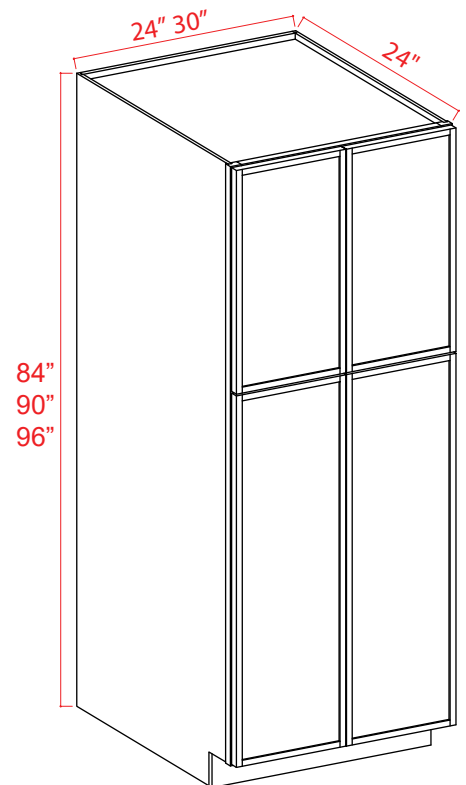

Four Doors
Two Adjustable Top Shelves
Three Bottom Shelves
Note: Roll Out Shelf Kits Available