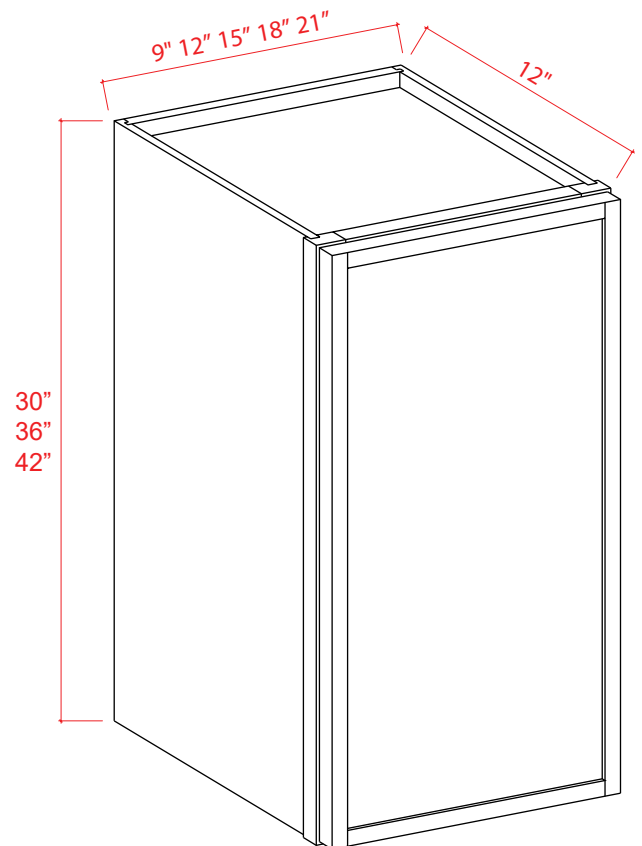

Clear glass included
Color matched interior
No Shelf

Wall Diagonal Glass Door Corner Cabinet

Item Code		W	H	D
DCW2412GD	Cabinet	24	12	12
	Door	15 1/4	11 3/4	3/4
DCW2415GD	Cabinet	24	15	12
	Door	15 1/4	14 3/4	3/4
DCW2418GD	Cabinet	24	18	12
	Door	15 1/4	17 3/4	3/4

No Shelf (12", 15", 18")
1 Adjustable Shelf (24")

Wall Cabinet Single Door

Item Code		W	H	D
W0930	Cabinet	9	30	12
	Door	8 3/4	29 3/4	3/4
W0936	Cabinet	9	36	12
	Door	8 3/4	35 3/4	3/4
W0942	Cabinet	9	42	12
	Door	8 3/4	41 3/4	3/4
W1230	Cabinet	12	30	12
	Door	11 3/4	29 3/4	3/4
W1236	Cabinet	12	36	12
	Door	11 3/4	35 3/4	3/4
W1242	Cabinet	12	42	12
	Door	11 3/4	41 3/4	3/4
W1530	Cabinet	15	30	12
	Door	14 3/4	29 3/4	3/4
W1536	Cabinet	15	36	12
	Door	14 3/4	35 3/4	3/4
W1542	Cabinet	15	42	12
	Door	14 3/4	41 3/4	3/4
W1830	Cabinet	18	30	12
	Door	17 3/4	29 3/4	3/4
W1836	Cabinet	18	36	12
	Door	17 3/4	35 3/4	3/4
W1842	Cabinet	18	42	12
	Door	17 3/4	41 3/4	3/4
W2130	Cabinet	21	30	12
	Door	20 3/4	29 3/4	3/4
W2136	Cabinet	21	36	12
	Door	20 3/4	35 3/4	3/4
W2142	Cabinet	21	42	12
	Door	20 3/4	41 3/4	3/4