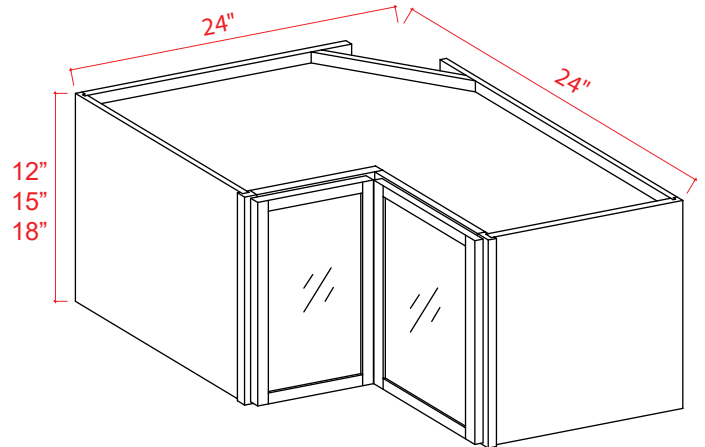

Easy Reach Wall Glass Door Cabinet

Item Code		W	H	D
WER2412GD	Cabinet	24	12	12
	Door	10 3/4	11 3/4	3/4
WER2415GD	Cabinet	24	15	12
	Door	10 3/4	14 3/4	3/4
WER2418GD	Cabinet	24	18	12
	Door	10 3/4	17 3/4	3/4

Clear glass included
Color matched interior
No Shelf

Wall Diagonal Glass Door Corner Cabinet

Item Code		W	H	D
DCW2412GD	Cabinet	24	12	12
	Door	15 1/4	11 3/4	3/4
DCW2415GD	Cabinet	24	15	12
	Door	15 1/4	14 3/4	3/4
DCW2418GD	Cabinet	24	18	12
	Door	15 1/4	17 3/4	3/4