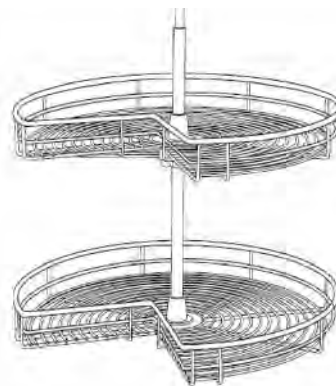

Easy Reach Base Cabinet

Item Code		W	H	D
ERB33	Cabinet	33	34 1/2	24
	Door	7 5/8	29	3/4
ERB36	Cabinet	36	34 1/2	24
	Door	10 5/8	29	3/4

One Bi-fold Door

Blind Corner Base Cabinet

Item Code		W	H	D
BBC36*	Cabinet	33	34 1/2	24
	Door	10	22 1/2	3/4
	Drawer	10	6 1/4	3/4
*Install range 37" min., 40" max; Specify Left-hinge or Right-hinge assembly				
BBC39*	Cabinet	36	34 1/2	3/4
	Door	12 3/4	22 1/2	3/4
	Drawer	12 3/4	6 1/4	24
*Install range 40" min., 43" max; Specify Left-hinge or Right-hinge assembly				
BBC42*	BCabinet	39	34 1/2	3/4
	Door	15 3/4	22 1/2	24
	Drawer	15 3/4	6 1/4	3/4
*Install range 43" min., 46" max; Specify Left-hinge or Right-hinge assembly				

Wood Tray / Chrome Tray

Item Code

Wood Tray

Chrome Tray 33

Chrome Tray 36

Add to ERB for Lazy Susan
 Wood tray does not have a pole included in the middle
 Wood tray *** Can be used in frameless line.
 Fits both 33" and 36" rays are shelf mounted