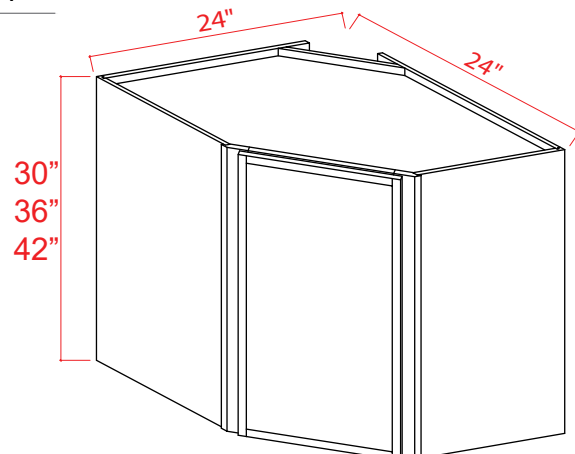

No Shelves (12", 15", 18")
1 Adjustable Shelf (24")

Wall Cabinet With Drawers

Item Code		W	H	D
WD1848	Cabinet	18	48	12
	Door	17 3/4	29 3/4	3/4
	Drawer	17 3/4	8 3/4	3/4
WD1854	Cabinet	18	54	12
	Door	17 3/4	35 3/4	3/4
	Drawer	17 3/4	8 3/4	3/4
WD1860	Cabinet	18	60	12
	Door	17 3/4	41 3/4	3/4
	Drawer	17 3/4	8 3/4	3/4

2 adjustable shelves (48" & 54")
3 adjustable shelves (60")

Wall Diagonal Corner Cabinet

Item Code		W	H	D
DCW2430	Cabinet	24	30	24
	Door	15 1/4	29 3/4	3/4
DCW2436	Cabinet	24	36	24
	Door	15 1/4	35 3/4	3/4
DCW2442	Cabinet	24	42	24
	Door	15 1/4	41 3/4	3/4