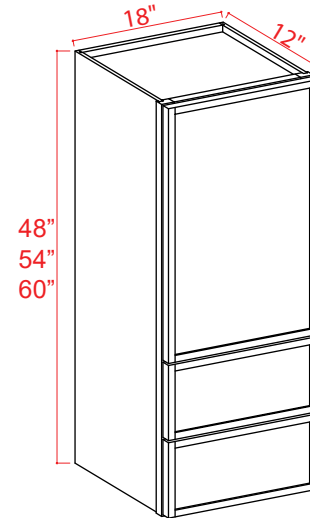

2 Adjustable Shelves (30" & 36")
3 Adjustable Shelves (42")

Wall Cabinet Double Door

Item Code		W	H	D
W2430	Cabinet	24	30	12
	Door	11 3/4	29 3/4	3/4
W2436	Cabinet	24	36	12
	Door	11 3/4	35 3/4	3/4
W2442	Cabinet	24	42	12
	Door	11 3/4	41 3/4	3/4
W2730	Cabinet	27	30	12
	Door	13 1/4	29 3/4	3/4
W2736	Cabinet	27	36	12
	Door	13 1/4	35 3/4	3/4
W2742	Cabinet	27	42	12
	Door	13 1/4	41 3/4	3/4
W3030	Cabinet	30	30	12
	Door	14 3/4	29 3/4	3/4
W3036	Cabinet	30	36	12
	Door	14 3/4	35 3/4	3/4
W3042	Cabinet	30	42	12
	Door	14 3/4	41 3/4	3/4
W3330	Cabinet	33	30	12
	Door	17 3/4	29 3/4	3/4
W3336	Cabinet	18	36	12
	Door	17 3/4	35 3/4	3/4
W3342	Cabinet	18	42	12
	Door	17 3/4	41 3/4	3/4
W3630	Cabinet	36	30	12
	Door	17 3/4	29 3/4	3/4
W3636	Cabinet	36	36	12
	Door	17 3/4	35 3/4	3/4
W3642	Cabinet	36	42	12
	Door	17 3/4	41 3/4	3/4
W3930	Cabinet	39	30	12
	Door	19 1/4	29 3/4	3/4

2 Adjustable Shelves (30" & 36")
3 Adjustable Shelves (42")

Wall Refrigerator Cabinet Double Doors

Item Code		W	H	D
W301224	Cabinet	30	12	24
	Door	14 3/4	11 3/4	3/4
W301524	Cabinet	30	15	24
	Door	14 3/4	14 3/4	3/4
W301824	Cabinet	30	18	24
	Door	14 3/4	17 3/4	3/4
W302424	Cabinet	30	24	24
	Door	14 3/4	23 3/4	3/4
W331224	Cabinet	33	12	24
	Door	16 1/4	11 3/4	3/4
W331524	Cabinet	33	15	24
	Door	16 1/4	14 3/4	3/4
W331824	Cabinet	33	18	24
	Door	16 1/4	17 3/4	3/4
W332424	Cabinet	33	24	24
	Door	16 1/4	23 3/4	3/4
W361224	Cabinet	36	12	24
	Door	17 3/4	11 3/4	3/4
W361524	Cabinet	36	15	24
	Door	17 3/4	14 3/4	3/4
W361824	Cabinet	36	18	24
	Door	17 3/4	17 3/4	3/4
W362424	Cabinet	36	24	24
	Door	17 3/4	23 3/4	3/4

No Shelves (12", 15", 18")
1 Adjustable Shelf (24")

Wall Cabinet With Drawers

Item Code		W	H	D
WD1848	Cabinet	18	48	12
	Door	17 3/4	29 3/4	3/4
	Drawer	17 3/4	8 3/4	3/4
WD1854	Cabinet	18	54	12
	Door	17 3/4	35 3/4	3/4
	Drawer	17 3/4	8 3/4	3/4
WD1860	Cabinet	18	60	12
	Door	17 3/4	41 3/4	3/4
	Drawer	17 3/4	8 3/4	3/4