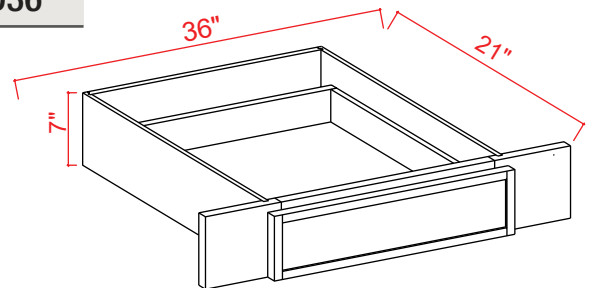

Knee Drawer

Item Code
VKD36