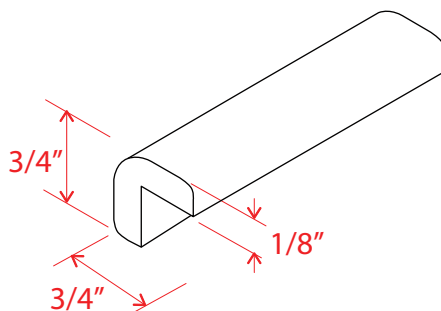

Outside Corner Moulding

Item Code	L
OCM8	96