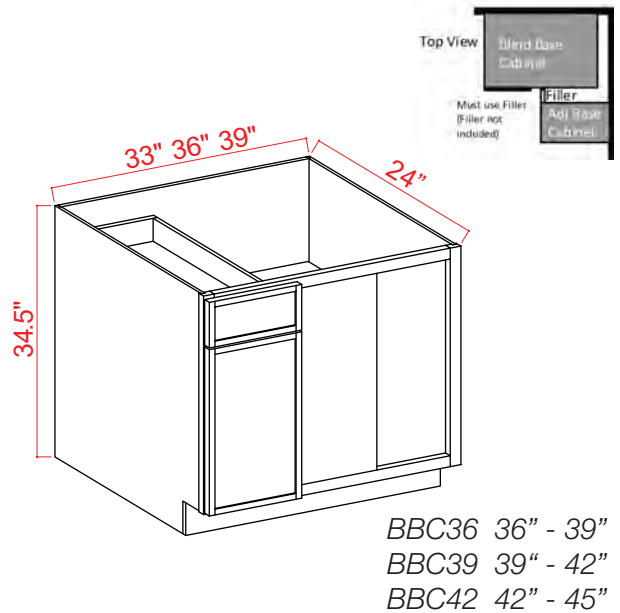

Easy Reach Base Cabinet

Item Code		W	H	D
ERB33	Cabinet	33	34 1/2	24
	Door	7 5/8	29	3/4
ERB36	Cabinet	36	34 1/2	24
	Door	10 5/8	29	3/4

One Bi-fold Door

Blind Corner Base Cabinet

Item Code		W	H	D
BBC36*	Cabinet	33	34 1/2	24
	Door	10	22 1/2	3/4
	Drawer	10	6 1/4	3/4
*Install range 37" min., 40" max; Specify Left-hinge or Right-hinge assembly				
BBC39*	Cabinet	36	34 1/2	3/4
	Door	12 3/4	22 1/2	3/4
	Drawer	12 3/4	6 1/4	24
*Install range 40" min., 43" max; Specify Left-hinge or Right-hinge assembly				
BBC42*	BCabinet	39	34 1/2	3/4
	Door	15 3/4	22 1/2	24
	Drawer	15 3/4	6 1/4	3/4
*Install range 43" min., 46" max; Specify Left-hinge or Right-hinge assembly				

Wood Tray / Chrome Tray

Item Code

Wood Tray

Chrome Tray 33

Chrome Tray 36

Add to ERB for Lazy Susan
 Wood tray does not have a pole included in the middle
 Wood tray *** Can be used in frameless line.
 Fits both 33" and 36" rays are shelf mounted