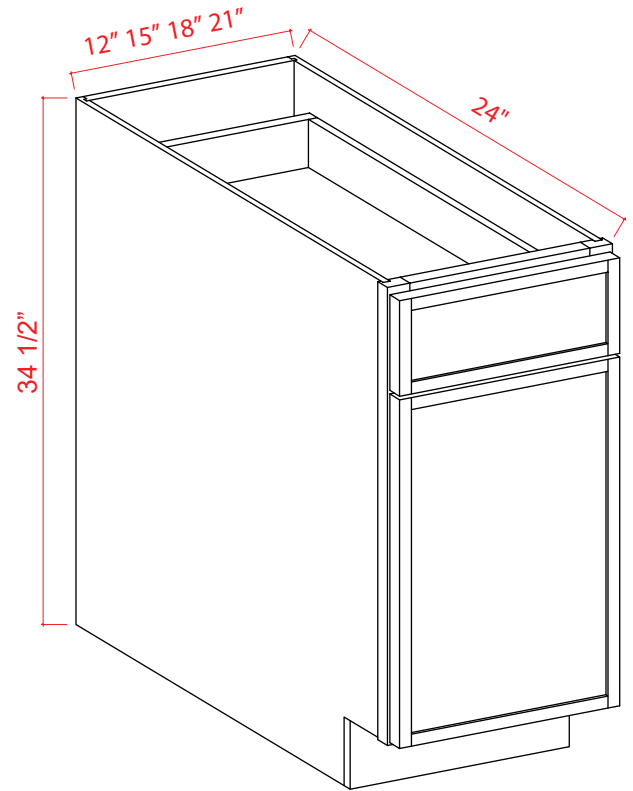

2 adjustable shelves (30" & 36")
3 adjustable shelves (42")

Wall Blind Corner Cabinet

Item Code		W	H	D
WBC2730	Cabinet	27	30	12
	Door	12 9/16	29 3/4	3/4
WBC2736	Cabinet	27	36	12
	Door	12 9/16	35 3/4	3/4
WBC2742	Cabinet	27	42	12
	Door	12 9/16	41 3/4	3/4

2 adjustable shelves (30" - 36")
3 adjustable shelves (42")
Can be pulled for exact fit

Base Cabinets

Base Cabinet Single Door

Item Code		W	H	D
B12	Cabinet	12	34 1/2	24
	Door	11 3/4	33 3/4	3/4
B15	Cabinet	15	34 1/2	24
	Door	14 3/4	33 3/4	3/4
B18	Cabinet	18	34 1/2	24
	Door	17 3/4	33 3/4	3/4
B21	Cabinet	21	34 1/2	24
	Door	20 3/4	33 3/4	3/4