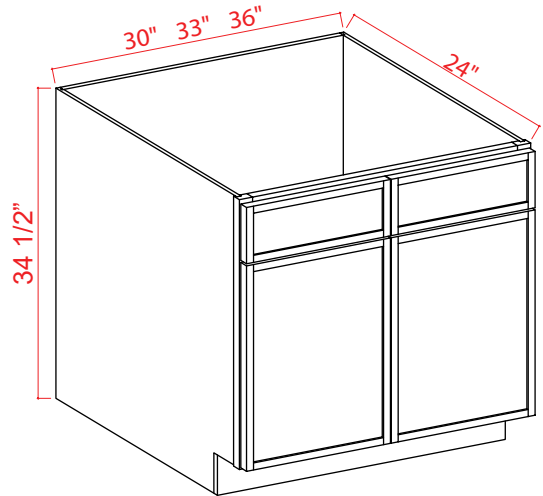

Sink Base

Item Code		W	H	D
SB30	Cabinet	30	34 1/2	24
	Door	14 3/4	22 3/4	3/4
	Drawer	14 3/4	6 1/4	3/4
SB33	Cabinet	33	34 1/2	24
	Door	16 1/4	22 3/4	3/4
	Drawer	16 1/4	6 1/4	3/4
SB36	Cabinet	36	34 1/2	24
	Door	17 3/4	22 3/4	3/4
	Drawer	17 3/4	6 1/4	3/4