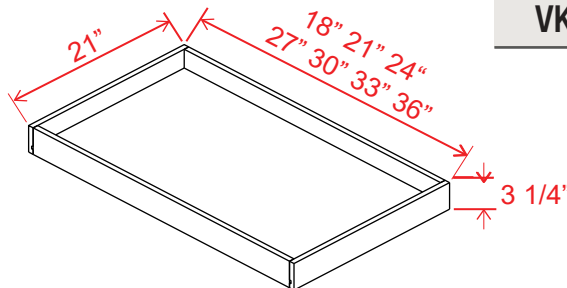

Shelf Board

Item Code	L
S2496	96

Banded on both edges
Finished on all 4 sides
Color to match cabinet

Roll Out Tray

Item Code
RS18
RS21
RS24
RS27
RS30
RS33
RS36

Natural finish. Side mount only.
Full extension, not self-closing