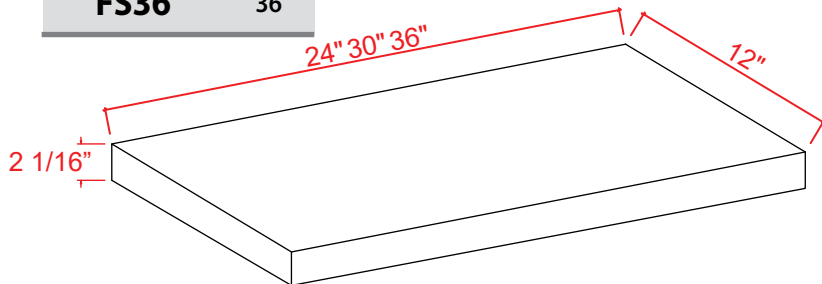

Floating Shelf

Item Code	L
FS24	24
FS30	30
FS36	36