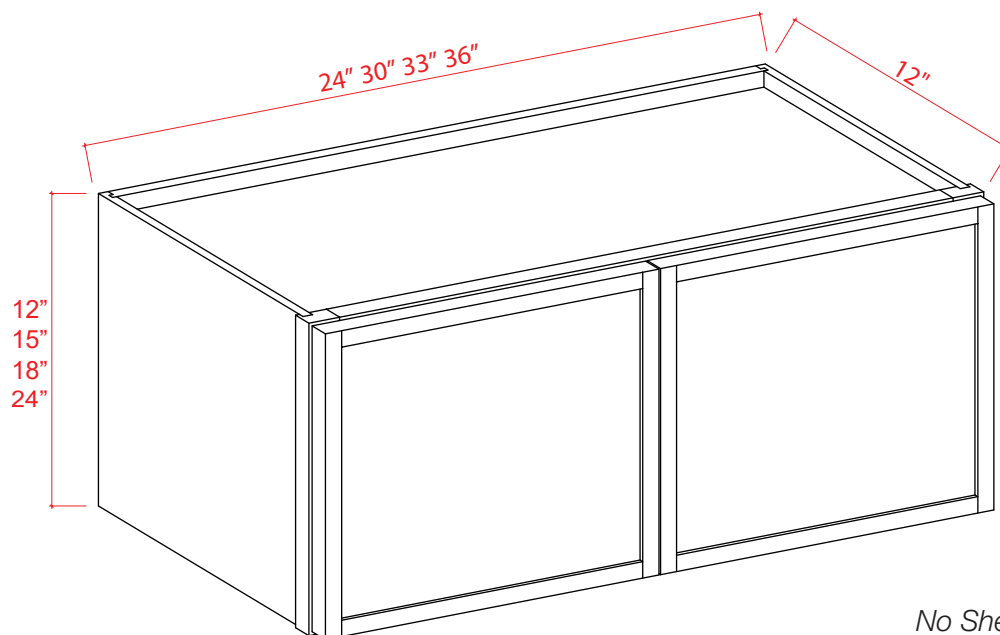

Wall Cabinet Double Doors

Item Code		W	H	D
W2418	Cabinet	24	18	12
	Door	11 3/4	17 3/4	3/4
W3012	Cabinet	30	12	12
	Door	14 3/4	11 3/4	3/4
W3015	Cabinet	30	15	12
	Door	14 3/4	14 3/4	3/4
W3018	Cabinet	30	18	12
	Door	14 3/4	17 3/4	3/4
W3024	Cabinet	30	24	12
	Door	14 3/4	23 3/4	3/4
W3312	Cabinet	33	12	12
	Door	16 1/4	11 3/4	3/4
W3315	Cabinet	33	15	12
	Door	16 1/4	14 3/4	3/4
W3318	Cabinet	33	18	12
	Door	16 1/4	17 3/4	3/4
W3324	Cabinet	33	24	12
	Door	16 1/4	23 3/4	3/4
W3612	Cabinet	36	12	12
	Door	17 3/4	11 3/4	3/4
W3615	Cabinet	36	15	12
	Door	17 3/4	14 3/4	3/4
W3618	Cabinet	36	18	12
	Door	17 3/4	17 3/4	3/4
W3624	Cabinet	36	24	12
	Door	17 3/4	23 3/4	3/4

No Shelf (12", 15", 18")
1 Adjustable Shelf (24")