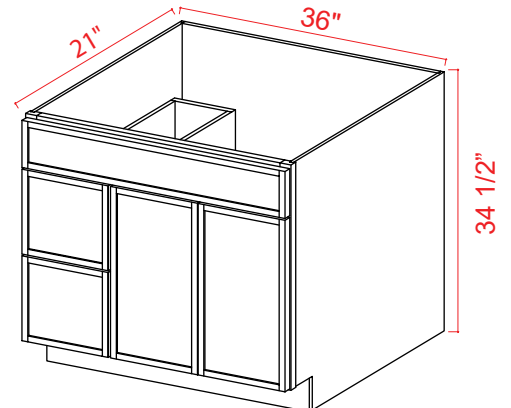

V3621TDL: 36" Combo w Drawers Left
V3621TDR: 36" Combo w Drawers Right