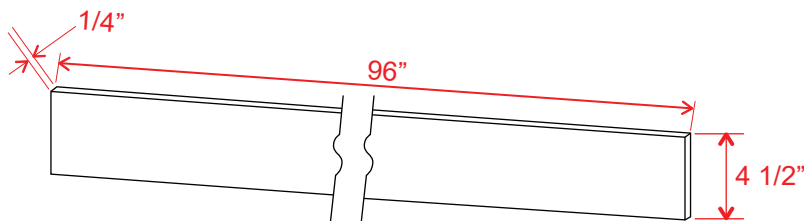

Knee Drawer

Item Code
VKD36

Note: Max trim to 30"
Note: Interior Drawer Dimensions 3 1/2" x 18 1/4" x 20 1/4"

Toe Kick

Item Code	L
TKC	96

Sample Door

Item Code
SD

Scribe Moulding