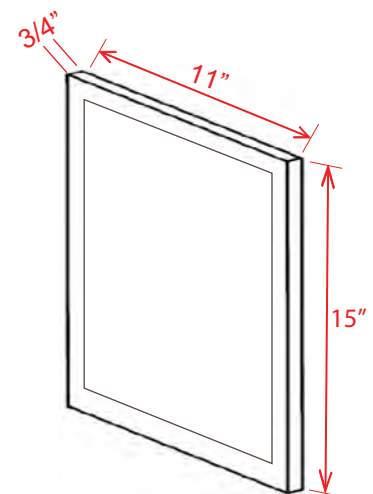

Knee Drawer

Item Code
VKD36

Note: Max trim to 30"
Note: Interior Drawer Dimensions 3 1/2" x 18 1/4" x 20 1/4"

Toe Kick

Item Code	L
TKC	96

Sample Door

Item Code
SD

Scribe Moulding