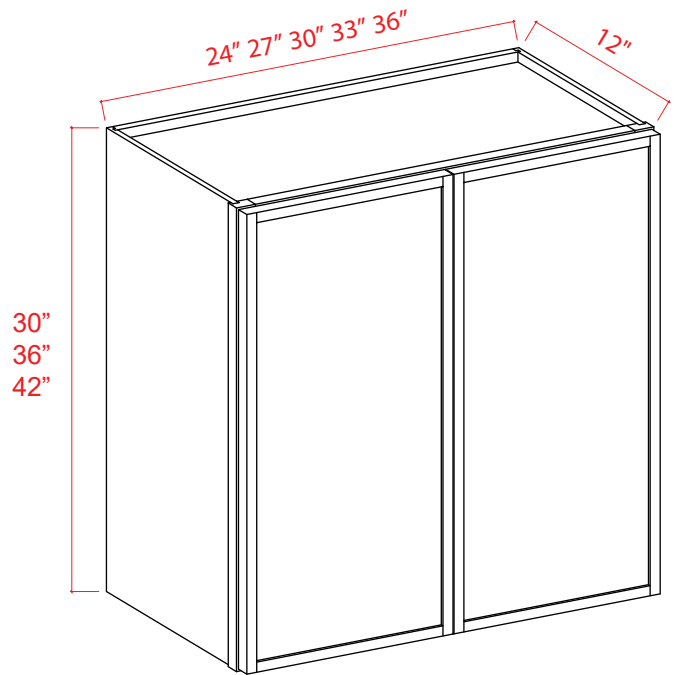

Wall Cabinet Double Door

Item Code		W	H	D
W2430	Cabinet	24	30	12
	Door	11 3/4	29 3/4	3/4
W2436	Cabinet	24	36	12
	Door	11 3/4	35 3/4	3/4
W2442	Cabinet	24	42	12
	Door	11 3/4	41 3/4	3/4
W2730	Cabinet	27	30	12
	Door	13 1/4	29 3/4	3/4
W2736	Cabinet	27	36	12
	Door	13 1/4	35 3/4	3/4
W2742	Cabinet	27	42	12
	Door	13 1/4	41 3/4	3/4
W3030	Cabinet	30	30	12
	Door	14 3/4	29 3/4	3/4
W3036	Cabinet	30	36	12
	Door	14 3/4	35 3/4	3/4
W3042	Cabinet	30	42	12
	Door	14 3/4	41 3/4	3/4
W3330	Cabinet	33	30	12
	Door	17 3/4	29 3/4	3/4
W3336	Cabinet	18	36	12
	Door	17 3/4	35 3/4	3/4
W3342	Cabinet	18	42	12
	Door	17 3/4	41 3/4	3/4
W3630	Cabinet	36	30	12
	Door	17 3/4	29 3/4	3/4
W3636	Cabinet	36	36	12
	Door	17 3/4	35 3/4	3/4
W3642	Cabinet	36	42	12
	Door	17 3/4	41 3/4	3/4
W3930	Cabinet	39	30	12
	Door	19 1/4	29 3/4	3/4

2 Adjustable Shelves (30" & 36")
3 Adjustable Shelves (42")