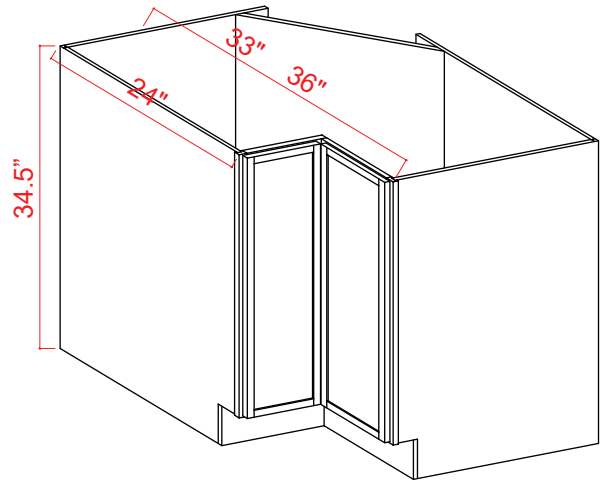

Easy Reach Base Cabinet

Item Code		W	H	D
ERB33	Cabinet	33	34 1/2	24
	Door	7 5/8	29	3/4
ERB36	Cabinet	36	34 1/2	24
	Door	10 5/8	29	3/4

One Bi-fold Door

Blind Corner Base Cabinet

Item Code		W	H	D
BBC36*	Cabinet	33	34 1/2	24
	Door	10	22 1/2	3/4
	Drawer	10	6 1/4	3/4
*Install range 37" min., 40" max; Specify Left-hinge or Right-hinge assembly				
BBC39*	Cabinet	36	34 1/2	3/4
	Door	12 3/4	22 1/2	3/4
	Drawer	12 3/4	6 1/4	24
*Install range 40" min., 43" max; Specify Left-hinge or Right-hinge assembly				
BBC42*	BCabinet	39	34 1/2	3/4
	Door	15 3/4	22 1/2	24
	Drawer	15 3/4	6 1/4	3/4
*Install range 43" min., 46" max; Specify Left-hinge or Right-hinge assembly