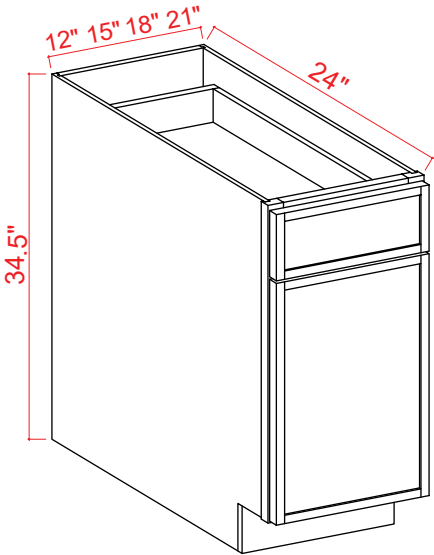

Base Waste Basket Cabinet

Item Code		W	H	D
BWB18	Cabinet	18	34 1/2	24
	Top Drawer	17 1/2	6 1/4	3/4
	Bottom Drawer	17 1/2	22 1/2	3/4