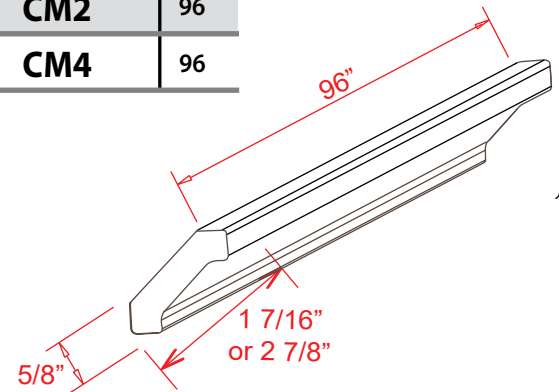

Crown Moulding

Item Code	L
CM2	96
CM4	96