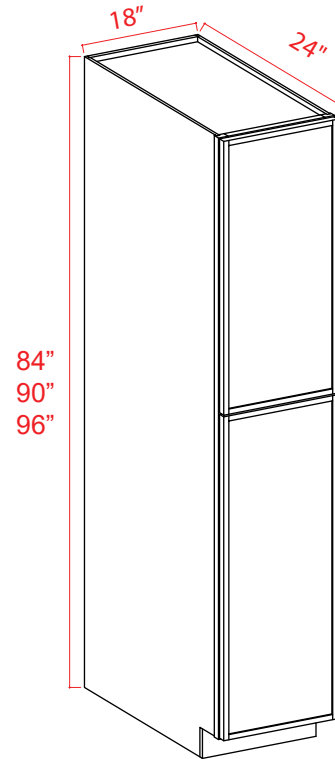

Microwave Base Cabinet

Item Code		W	H	D
MB30	Cabinet	30	34 1/2	24
	Drawer	29 3/4	10 1/2	3/4
	Opening Dimensions: 27"W x 17"H			
MB33	Cabinet	33	34 1/2	24
	Drawer	32 3/4	10 1/2	3/4
	Opening Dimensions: 30"W x 17"H			

Two Dummy Drawers

Farm Sink Base

Item Code		W	H	D
FSB36	Cabinet	36	34 1/2	24
	Door	17 3/4	17 1/4	3/4
	Sink trimout: 30" W x 7 1/2" - 9" H			

Tall Cabinets

Tall Pantry 2 Doors

Item Code		W	H	D
U188424	Cabinet	18	84	24
	Top Door	17 3/4	29 3/4	3/4
	Bottom Door	17 3/4	49 1/4	3/4
U189024	Cabinet	18	90	24
	Top Door	17 3/4	35 3/4	3/4
	Bottom Door	17 3/4	49 1/4	3/4
U189624	Cabinet	18	96	24
	Top Door	17 3/4	41 3/4	3/4
	Bottom Door	17 3/4	49 1/4	3/4