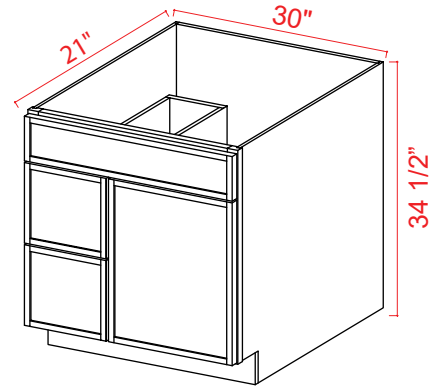

Vanity Combo Cabinet

Item Code		W	H	D
V3021TDL	Cabinet	30	34 1/2	21
	Door	17 3/4	22 3/4	3/4
	Long Drawer	17 3/4	6 1/4	3/4
	Top Drawer	11 3/4	6 1/4	3/4
	Bottom Drawer	11 3/4	11 1/4	3/4
V3021TDR	Cabinet	30	34 1/2	21
	Door	17 3/4	22 3/4	3/4
	Long Drawer	17 3/4	6 1/4	3/4
	Top Drawer	11 3/4	6 1/4	3/4
	Bottom Drawer	11 3/4	11 1/4	3/4

Vanity Drawer Cabinet

Item Code		W	H	D
V3621TDL	Cabinet	36	34 1/2	21
	Door	11 3/4	22 3/4	3/4
	Long Drawer	23 3/4	6 1/4	3/4
	Top Drawer	11 3/4	6 1/4	3/4
	Bottom Drawer	11 3/4	11 1/4	3/4
V3621TDR	Cabinet	36	34 1/2	21
	Door	11 3/4	22 3/4	3/4
	Long Drawer	23 3/4	6 1/4	3/4
	Top Drawer	11 3/4	6 1/4	3/4
	Bottom Drawer	11 3/4	11 1/4	3/4