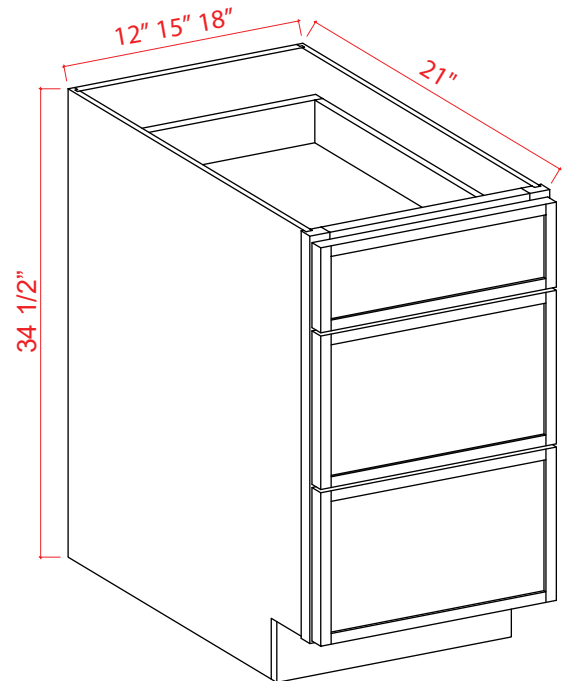

Vanity Drawer Cabinet

Item Code		W	H	D
3VDB12	Cabinet	12	34 1/2	21
	Top Drawer	11 3/4	6 1/4	3/4
	Bottom Drawers	11 3/4	11 1/4	3/4
3VDB15	Cabinet	15	34 1/2	21
	Top Drawer	14 3/4	6 1/4	3/4
	Bottom Drawers	14 3/4	11 1/4	3/4
3VDB18	Cabinet	18	34 1/2	21
	Top Drawer	17 3/4	6 1/4	3/4
	Bottom Drawers	17 3/4	11 1/4	3/4