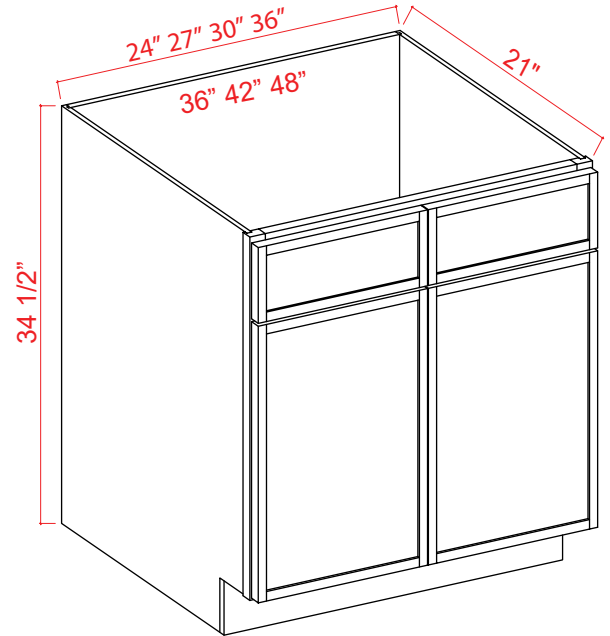

Vanity Sink Cabinet

Item Code		W	H	D
VS24	Cabinet	24	34 1/2	21
	Doors	11 3/4	22 3/4	3/4
	Dummy Drawer	23 1/4	6 1/4	3/4
VS27	Cabinet	27	34 1/2	21
	Doors	13 1/4	22 3/4	3/4
	Dummy Drawer	26 1/2	6 1/4	3/4
VS30	Cabinet	30	34 1/2	21
	Doors	14 3/4	22 3/4	3/4
	Dummy Drawers	14 3/4	6 1/4	3/4
VS36	Cabinet	36	34 1/2	21
	Doors	17 3/4	22 3/4	3/4
	Dummy Drawers	17 3/4	6 1/4	3/4