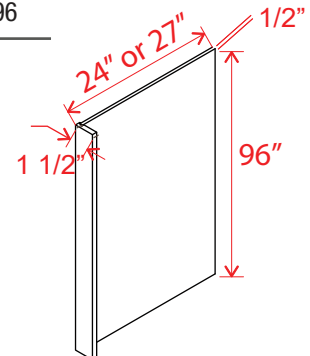

Refrigerator End Panel

Item Code	L
REPV2496	96
REPV2796	96

Note: Edges are not finished