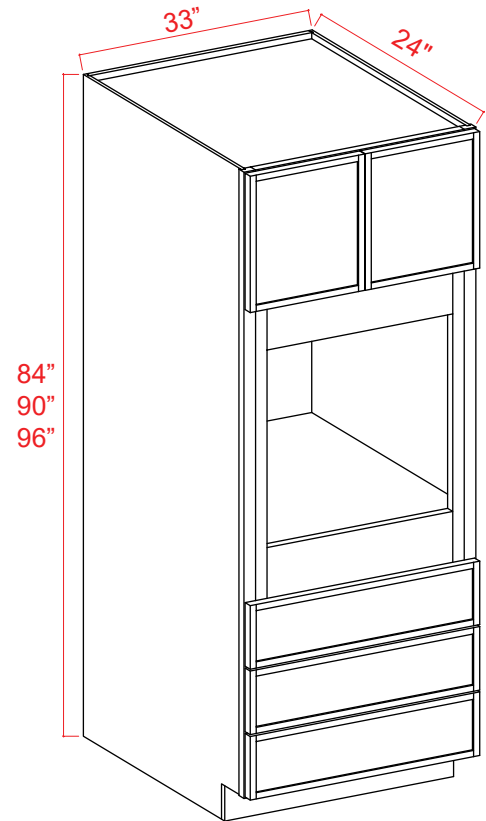

Oven Cabinet

Item Code		W	H	D
O338424	Cabinet	33	84	24
	Doors	16 1/4	17 1/4	3/4
	Drawers	32 3/4	8 1/4	3/4
O339024	Cabinet	33	90	24
	Doors	16 1/4	23 1/4	3/4
	Drawers	32 3/4	8 1/4	3/4
O339624	Cabinet	33	96	24
	Doors	16 1/4	29 1/4	3/4
	Drawers	32 3/4	8 1/4	3/4