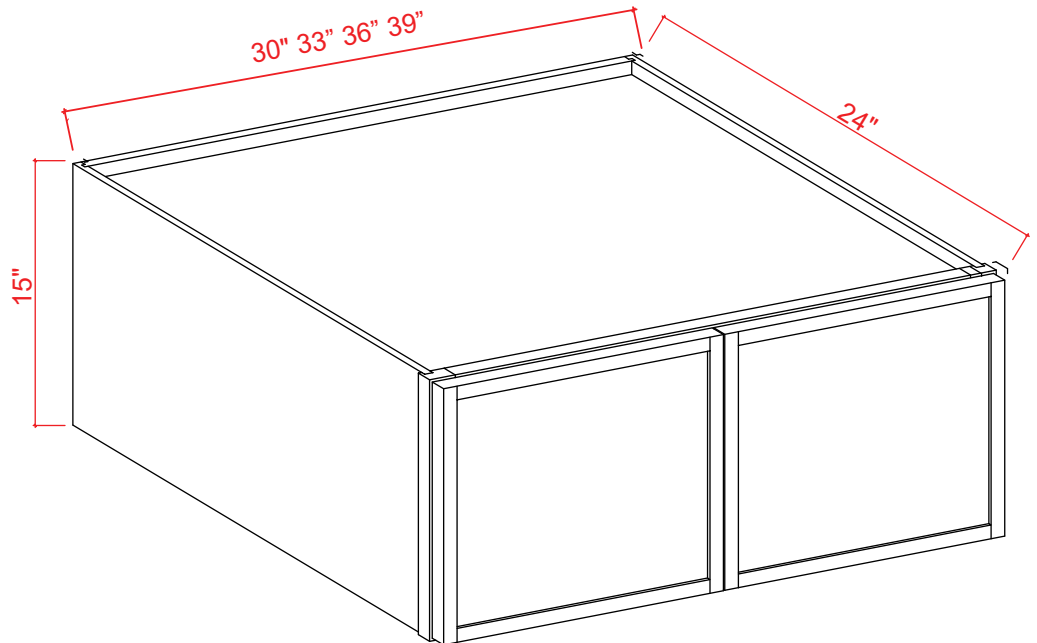

Wall Refrigerator Cabinet Double Doors

Item Code		W	H	D
W301224	Cabinet	30	12	24
	Door	14 3/4	11 3/4	3/4
W301524	Cabinet	30	15	24
	Door	14 3/4	14 3/4	3/4
W301824	Cabinet	30	18	24
	Door	14 3/4	17 3/4	3/4
W302424	Cabinet	30	24	24
	Door	14 3/4	23 3/4	3/4
W331224	Cabinet	33	12	24
	Door	16 1/4	11 3/4	3/4
W331524	Cabinet	33	15	24
	Door	16 1/4	14 3/4	3/4
W331824	Cabinet	33	18	24
	Door	16 1/4	17 3/4	3/4
W332424	Cabinet	33	24	24
	Door	16 1/4	23 3/4	3/4
W361224	Cabinet	36	12	24
	Door	17 3/4	11 3/4	3/4
W361524	Cabinet	36	15	24
	Door	17 3/4	14 3/4	3/4
W361824	Cabinet	36	18	24
	Door	17 3/4	17 3/4	3/4
W362424	Cabinet	36	24	24
	Door	17 3/4	23 3/4	3/4

No Shelves (12", 15", 18")
1 Adjustable Shelf (24")