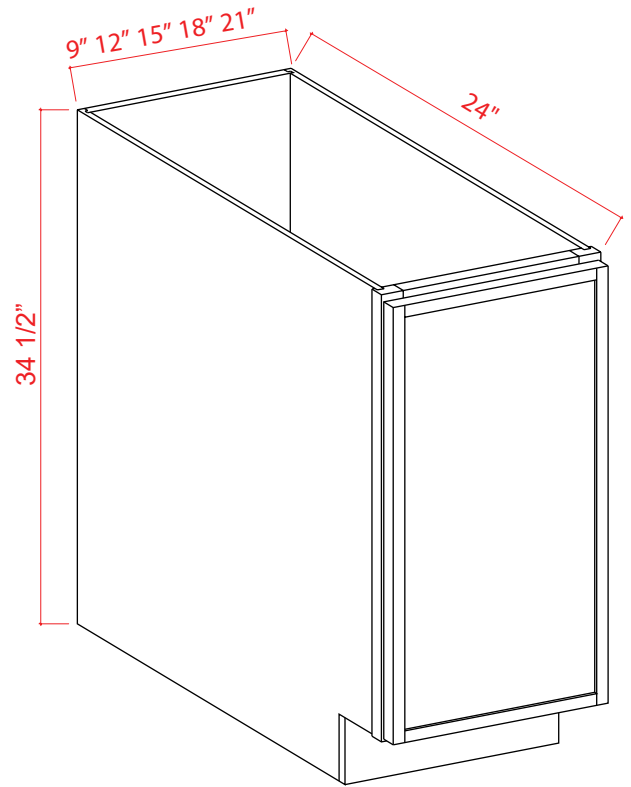

2 adjustable shelves (30" - 36")
3 adjustable shelves (42")
Can be pulled for exact fit

Base Cabinets

Base Cabinet Single Door

Item Code		W	H	D
B12	Cabinet	12	34 1/2	24
	Door	11 3/4	33 3/4	3/4
B15	Cabinet	15	34 1/2	24
	Door	14 3/4	33 3/4	3/4
B18	Cabinet	18	34 1/2	24
	Door	17 3/4	33 3/4	3/4
B21	Cabinet	21	34 1/2	24
	Door	20 3/4	33 3/4	3/4

1 Drawer, 1 Adjustable Shelf (12", 15", 18", 21")

Base Cabinet Double Door

Item Code		W	H	D
B24	Cabinet	24	34 1/2	24
	Door	11 3/4	33 1/2	3/4
B27	Cabinet	27	34 1/2	24
	Door	13 1/4	33 1/2	3/4
B30	Cabinet	30	34 1/2	24
	Door	14 3/4	33 1/2	3/4
B33	Cabinet	33	34 1/2	24
	Door	15 3/4	33 1/2	3/4
B36	Cabinet	36	34 1/2	24
	Door	17 3/4	33 1/2	3/4
B42	Cabinet	42	34 1/2	24
	Door	20 3/4	33 1/2	3/4

1 Drawer, 1 Adjustable Shelf (24", 27")
2 Drawers, 2 Adjustable Shelves (30", 33", 36", 42")

Base Cabinet Full High Single Door

Item Code		W	H	D
BFH09	Cabinet	9	34 1/2	24
	Door	8 3/4	29 1/4	3/4
BFH12	Cabinet	12	34 1/2	24
	Door	11 3/4	29 1/4	3/4
BFH15	Cabinet	15	34 1/2	24
	Door	14 3/4	29 1/4	3/4
BFH18	Cabinet	18	34 1/2	24
	Door	17 3/4	29 1/4	3/4
BFH21	Cabinet	21	34 1/2	24
	Door	20 3/4	29 1/4	3/4