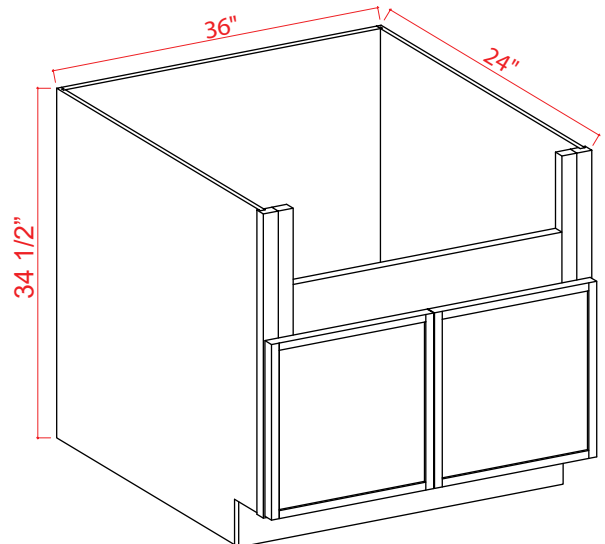

Two Dummy Drawers

Farm Sink Base

Item Code		W	H	D
FSB36	Cabinet	36	34 1/2	24
	Door	17 3/4	17 1/4	3/4
	Sink trimout: 30" W x 7 1/2" - 9" H			

Tall Cabinets

Tall Pantry 2 Doors

Item Code		W	H	D
U188424	Cabinet	18	84	24
	Top Door	17 3/4	29 3/4	3/4
	Bottom Door	17 3/4	49 1/4	3/4
U189024	Cabinet	18	90	24
	Top Door	17 3/4	35 3/4	3/4
	Bottom Door	17 3/4	49 1/4	3/4
U189624	Cabinet	18	96	24
	Top Door	17 3/4	41 3/4	3/4
	Bottom Door	17 3/4	49 1/4	3/4