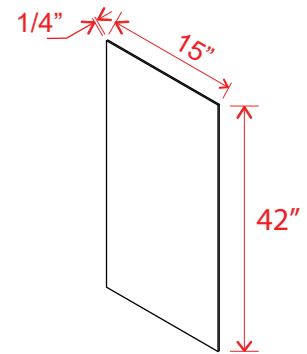

Note: Edges are not finished

Base Skin Veneer Panel

Item Code	L
BSV	34 1/2

Note: Edges are not finished

Wall Skin Panel

Item Code	L
WSV42	42

Note: Edges are not finished

Dishwasher Return Panel