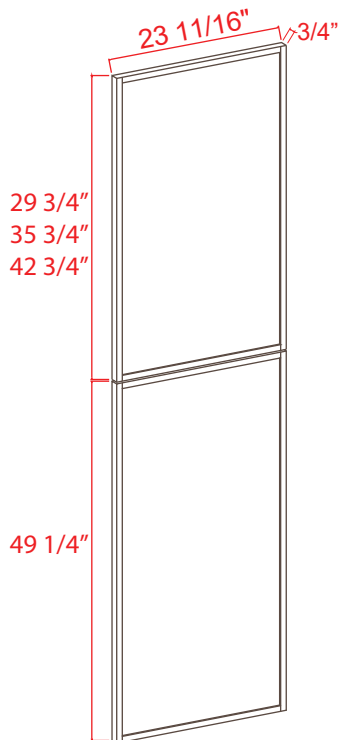

1 Drawer, 1 Adjustable Shelf (24", 27")
2 Drawers, 2 Adjustable Shelves (30", 33", 36", 42")

Base Cabinet Full High Single Door

Item Code		W	H	D
BFH09	Cabinet	9	34 1/2	24
	Door	8 3/4	29 1/4	3/4
BFH12	Cabinet	12	34 1/2	24
	Door	11 3/4	29 1/4	3/4
BFH15	Cabinet	15	34 1/2	24
	Door	14 3/4	29 1/4	3/4
BFH18	Cabinet	18	34 1/2	24
	Door	17 3/4	29 1/4	3/4
BFH21	Cabinet	21	34 1/2	24
	Door	20 3/4	29 1/4	3/4

Item Code	L
DWR3	34 1/2

Note: Edges are not finished

Refrigerator End Panel

Item Code	L
REPV2496	96
REPV2796	96

Note: Edges are not finished

Tall Decorative Door Panel

Item Code	L
TDEP2484	79
TDEP2490	85
TDEP2496	91