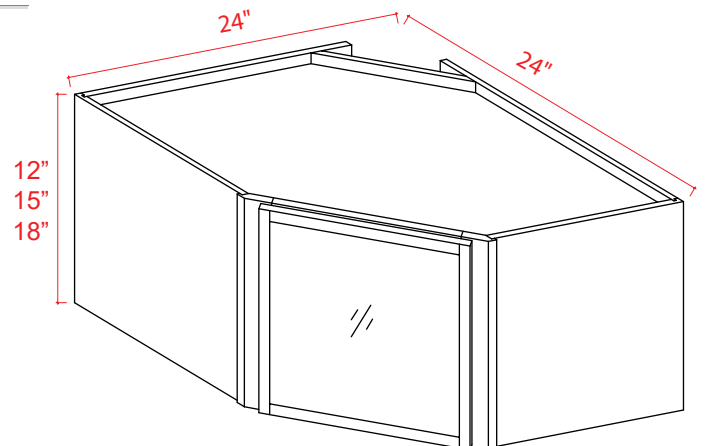

Clear glass included
Color matched interior
No shelf