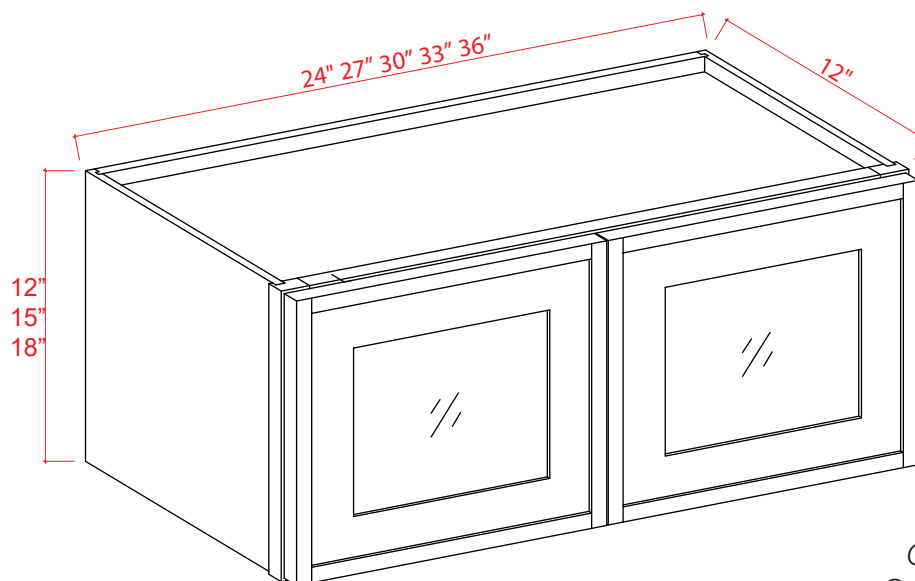

Wall Cabinet Double Glass Doors

Item Code		W	H	D
W2412GD	Cabinet	24	12	12
	Door	11 3/4	11 3/4	3/4
W2415GD	Cabinet	24	15	12
	Door	11 3/4	14 3/4	3/4
W2418GD	Cabinet	24	18	12
	Door	11 3/4	17 3/4	3/4
W2712GD	Cabinet	27	12	12
	Door	13 1/4	11 3/4	3/4
W2715GD	Cabinet	27	15	12
	Door	13 1/4	14 3/4	3/4
W2718GD	Cabinet	27	18	12
	Door	13 1/4	17 3/4	3/4
W3012GD	Cabinet	30	12	12
	Door	14 3/4	11 3/4	3/4
W3015GD	Cabinet	30	15	12
	Door	14 3/4	14 3/4	3/4
W3018GD	Cabinet	30	18	12
	Door	14 3/4	17 3/4	3/4
W3312GD	Cabinet	33	12	12
	Door	16 1/4	11 3/4	3/4
W3315GD	Cabinet	33	15	12
	Door	16 1/4	14 3/4	3/4
W3318GD	Cabinet	33	18	12
	Door	16 1/4	17 3/4	3/4
W3612GD	Cabinet	36	12	12
	Door	17 3/4	11 3/4	3/4
W3615GD	Cabinet	36	15	12
	Door	17 3/4	14 3/4	3/4
W3618GD	Cabinet	36	18	12
	Door	17 3/4	17 3/4	3/4

*Clear Glass included
Color Matched Interior*